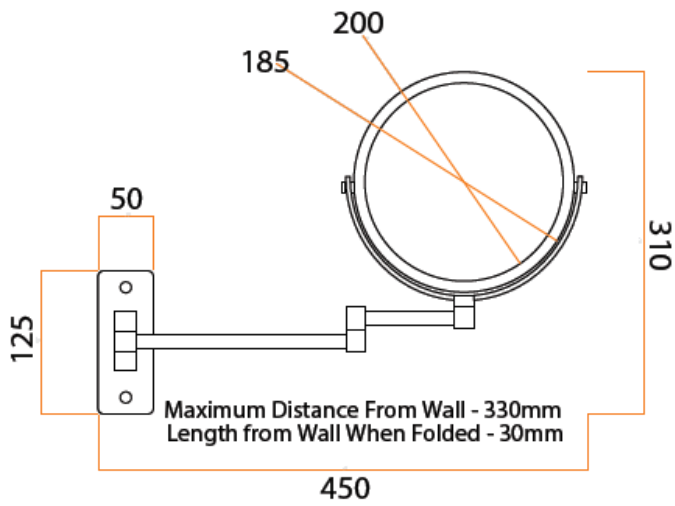

# Ablaze Non-Lit Magnifying Mirrors

Stock Code	Finish	Type
R10SM	Chrome Plated	Wall Mounted