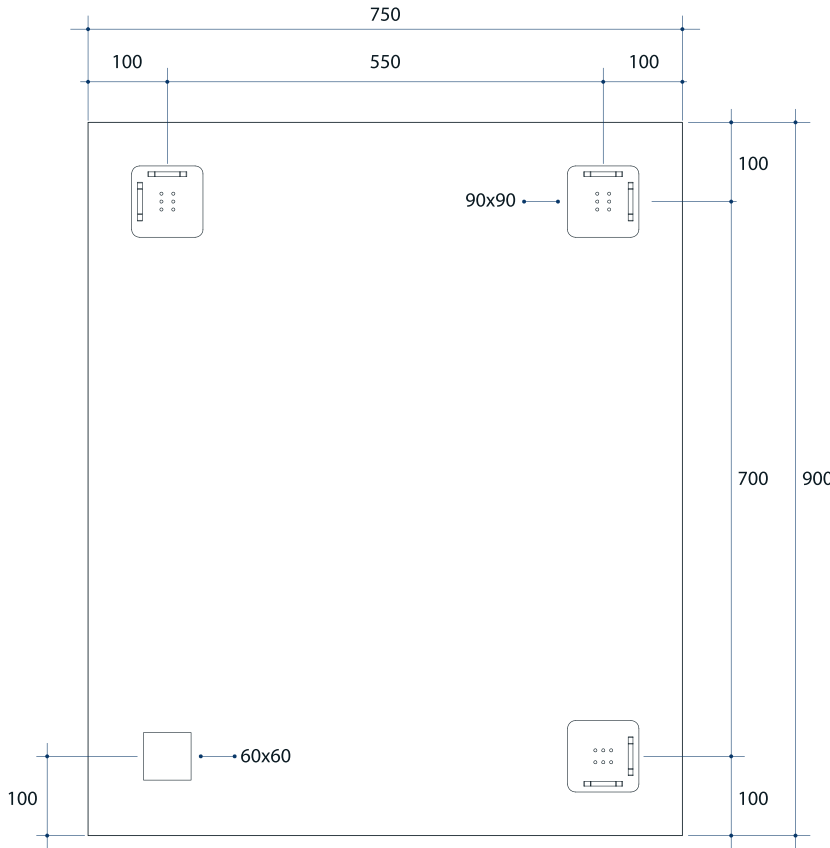

# Montana Rectangle 25mm Bevel Edge Mirror

Note: All dimensions are in millimetres (mm)

Stock Code	Size (mm)	Shape	Edge
MS9075HN	900 x 750 x 11	Rectangle	25mm Bevel

**Please note:** Bracket location may vary +/- 5mm. DO NOT pre-drill holes for mounts before confirming exact locations on your mirror. Measurements and diagrams are to be used as a guide only.