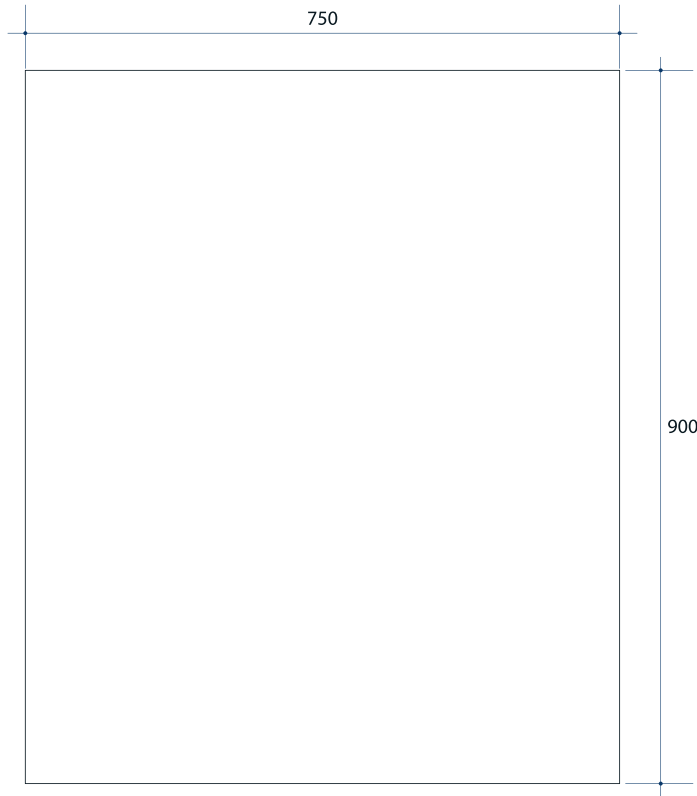

# Montana Rectangle 25mm Bevel Edge Mirror

Note: All dimensions are in millimetres (mm)

Stock Code	Size (mm)	Shape	Edge
MS9075GT	900 x 750 x 5	Rectangle	25mm Bevel

Mirrors will need to be installed in accordance with the Installation Guide. Ablaze does not take responsibility for incorrect installation of these mirrors.