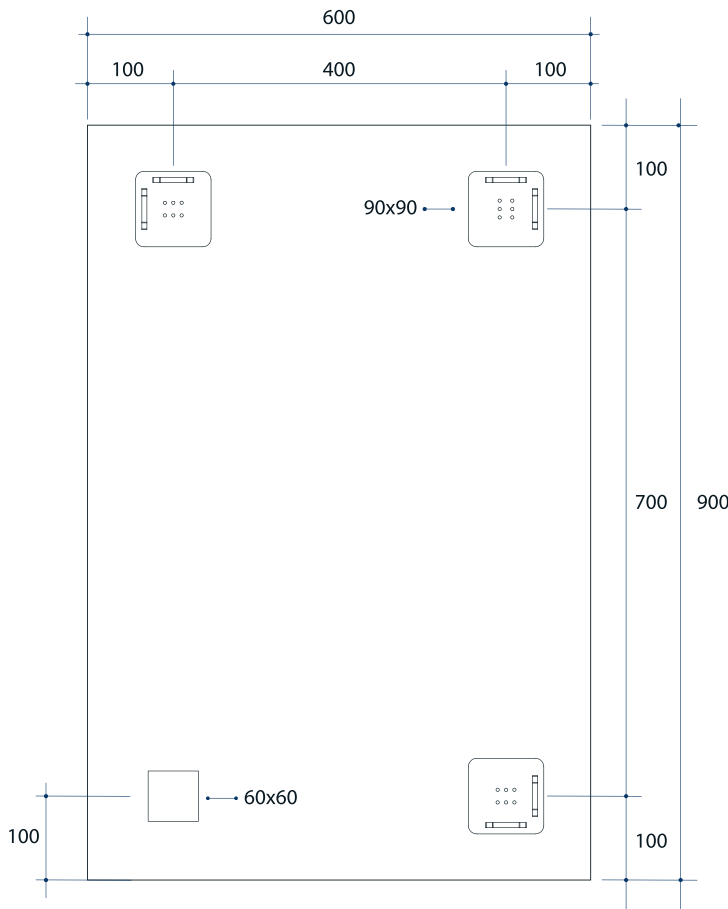

# Montana Rectangle 25mm Bevel Edge Mirror

Note: All dimensions are in millimetres (mm)

Stock Code	Size (mm)	Shape	Edge
MS6090HN	600 x 900 x 11	Rectangle	25mm Bevel

**Please note:** Bracket location may vary +/- 5mm. DO NOT pre-drill holes for mounts before confirming exact locations on your mirror. Measurements and diagrams are to be used as a guide only.

Mirrors will need to be installed in accordance with the Installation Guide. Ablaze does not take responsibility for incorrect installation of these mirrors.