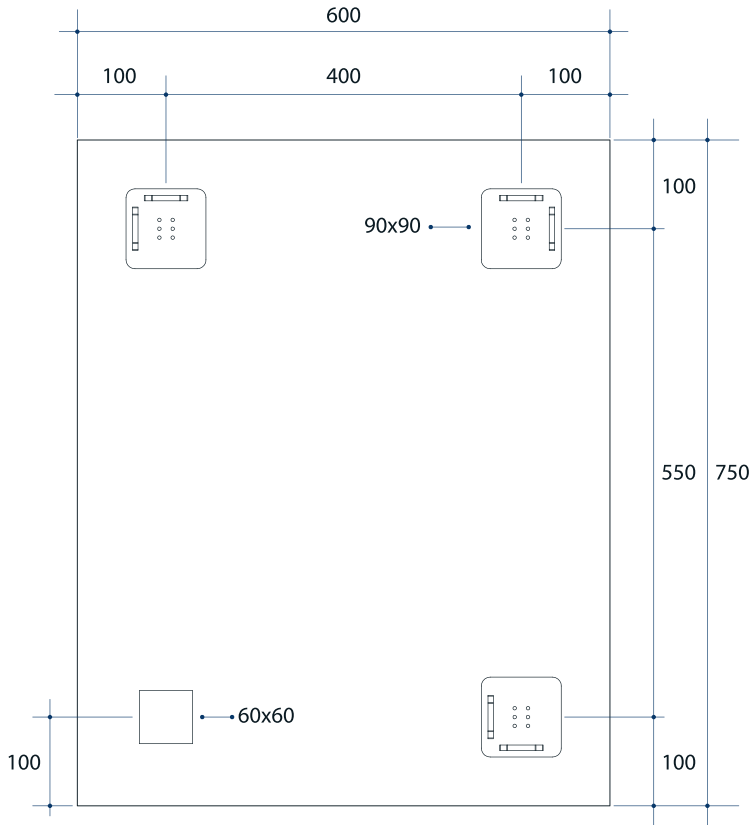

Montana Rectangle 25mm Bevel Edge Mirror

Note: All dimensions are in millimetres (mm)

Stock Code	Size (mm)	Shape	Edge
MS6075HN	600 x 750 x 11	Rectangle	25mm Bevel

Please note: Bracket location may vary +/- 5mm. DO NOT pre-drill holes for mounts before confirming exact locations on your mirror. Measurements and diagrams are to be used as a guide only.

Mirrors will need to be installed in accordance with the Installation Guide. Ablaze does not take responsibility for incorrect installation of these mirrors.