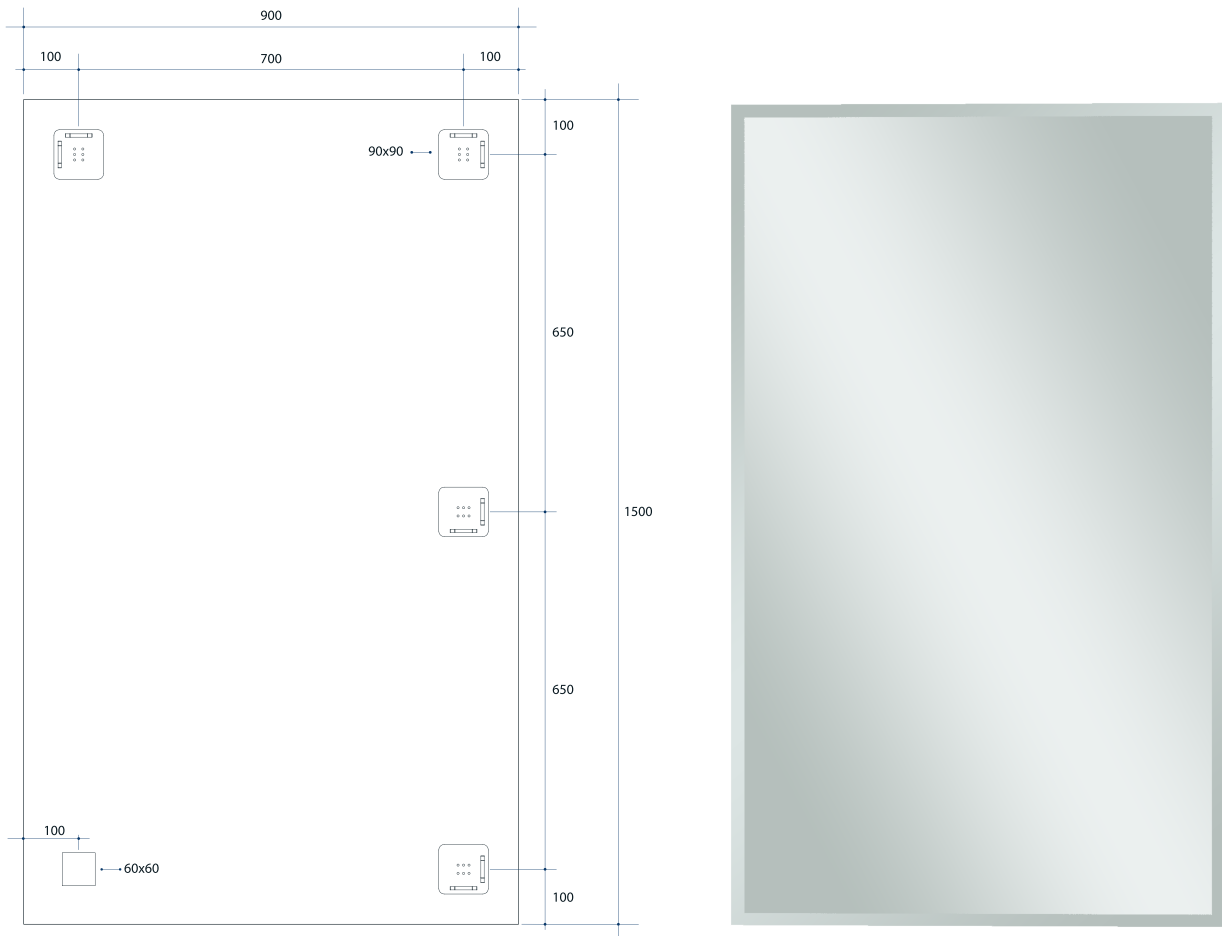

# Montana Rectangle 25mm Bevel Edge Mirror

Note: All dimensions are in millimetres (mm)

Stock Code	Size (mm)	Shape	Edge
MS1590HN	1500 x 900 x 11	Rectangle	25mm Bevel

**Please note:** Bracket location may vary +/- 5mm. DO NOT pre-drill holes for mounts before confirming exact locations on your mirror. Measurements and diagrams are to be used as a guide only.

Mirrors will need to be installed in accordance with the Installation Guide. Ablaze does not take responsibility for incorrect installation of these mirrors.