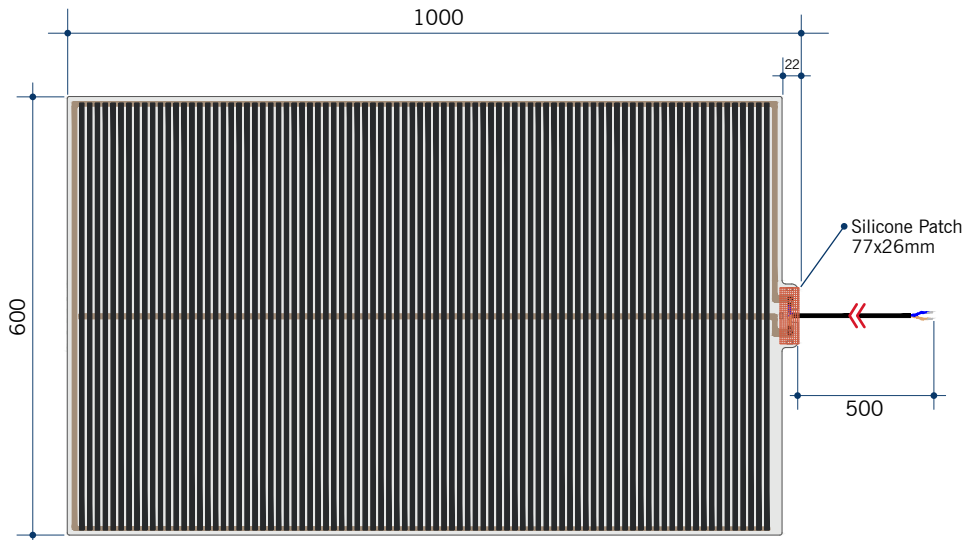

Montana Rectangle 25mm Bevel Edge Mirror Includes Mirror Demister

Note: All dimensions are in millimetres (mm)

Stock Code	Size (mm)	Shape	Edge
MS1590GTD	1500 x 900 x 5	Rectangle	25mm Bevel

This product includes a mirror and Thermomirror demister. These are supplied as separate parts and the demister will need to be adhered to the back of the mirror prior to installation of the mirror. For details on the demister, please see next page.

Mirrors will need to be installed in accordance with the Installation Guide. Ablaze does not take responsibility for incorrect installation of these mirrors.

Thermomirror Mirror Demister

Ultra-thin Demister Pad for use on Bathroom Mirrors

Note: All dimensions are in millimetres (mm)

Stock Code	Size (mm)	Heat Output (W)	Voltage - Frequency
TM6010	600 x 1000	145	220 - 240V 50Hz

Thermomirror demisters must be installed by a qualified electrician.
The demister cannot be cut, pierced or modified in anyway.