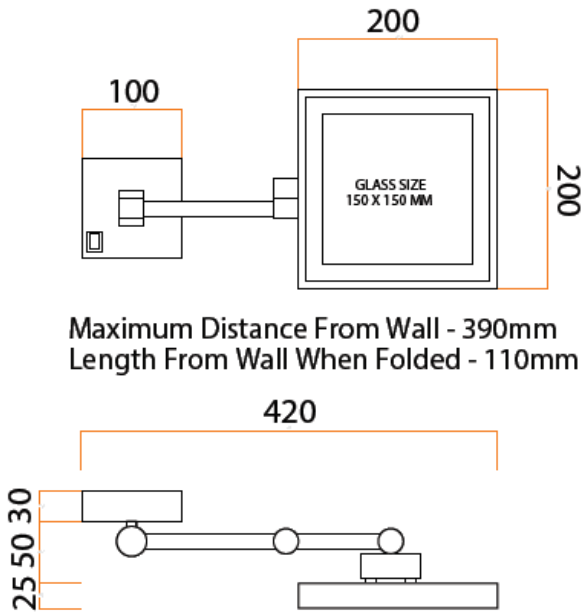

Ablaze Lit Magnifying Mirrors

Stock Code	Finish	Type	Output (W)
LS205CSME	Chrome Plated	Wall Mounted	3 Watts