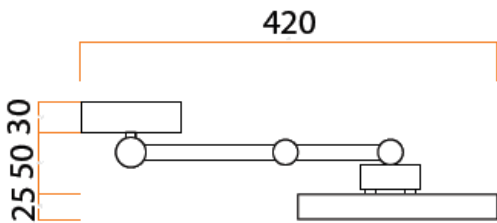

Ablaze Lit Magnifying Mirrors

Maximum Distance From Wall - 390mm
Length From Wall When Folded - 110mm

Stock Code	Finish	Type	Output (W)
LS205CSMCB	Matt Black	Wall Mounted	3 Watts