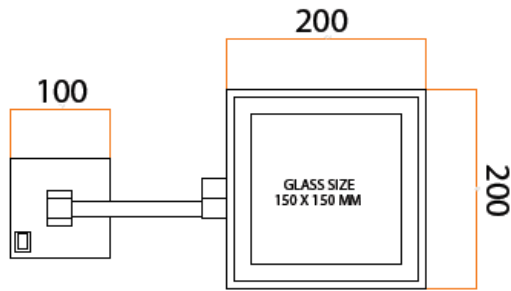

Ablaze Lit Magnifying Mirrors

Maximum Distance From Wall - 390mm
Length From Wall When Folded - 110mm

Stock Code	Finish	Type	Output (W)
LS205CSMCB	Matt Black	Wall Mounted	3 Watts