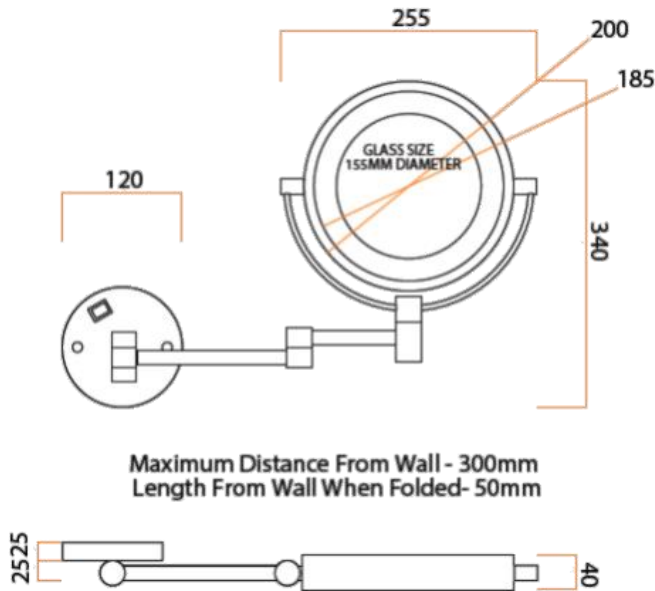

# Ablaze Lit Magnifying Mirrors

Stock Code	Finish	Type	Output (W)
L258CSME	Chrome Plated	Wall Mounted	3 Watts