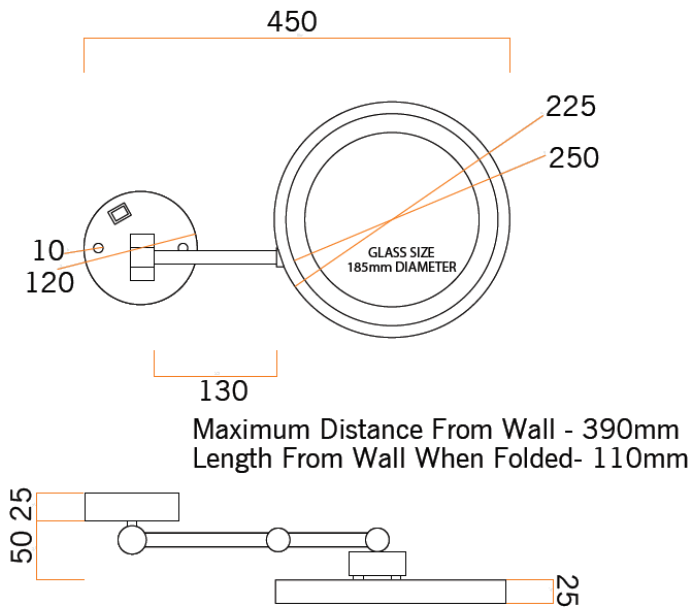

Ablaze Lit Magnifying Mirrors

Stock Code	Finish	Type	Output (W)
L253CSMC	Chrome Plated	Wall Mounted	3 Watts