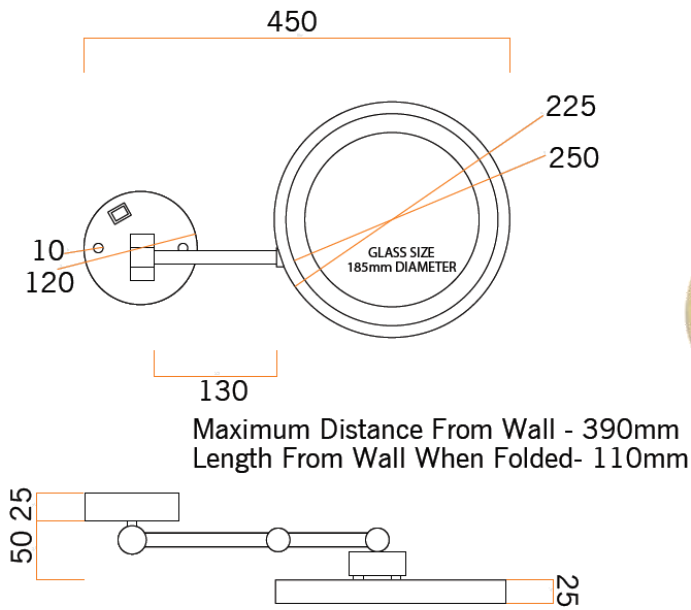

# Ablaze Lit Magnifying Mirrors

Stock Code	Finish	Type	Output (W)
L252GSMC	Polished Gold	Wall Mounted	3 Watts