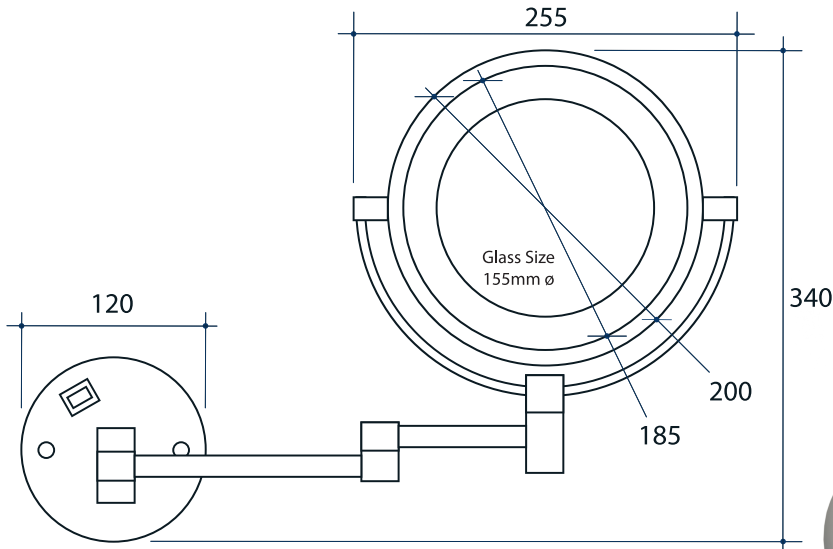

Ablaze Lit Magnifying Mirrors

Maximum Distance From Wall 320mm
 Length From Wall When Folded - 50mm

Note: All dimensions are in millimetres (mm)

| Stock Code | Finish | Type | Output (W) |
|------------|---------------|--------------|------------|
| L155CSMC | Chrome Plated | Wall Mounted | 3 Watts |