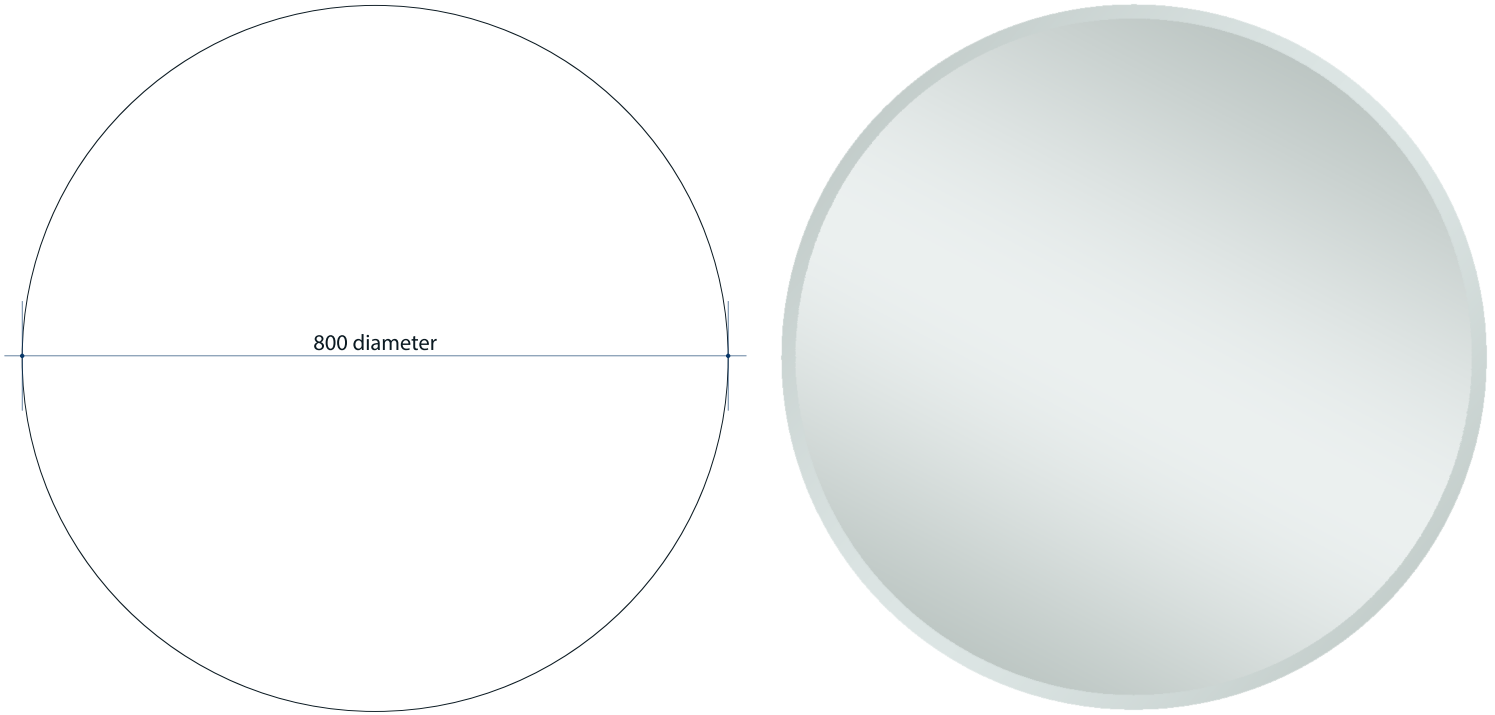

Kent Round 18mm Bevel Edge Mirror

Note: All dimensions are in millimetres (mm)

Stock Code	Size (mm)	Shape	Edge
KR8080GT	800Ø x 5	Round	18mm Bevel

Mirrors will need to be installed in accordance with the Installation Guide. Ablaze does not take responsibility for incorrect installation of these mirrors.