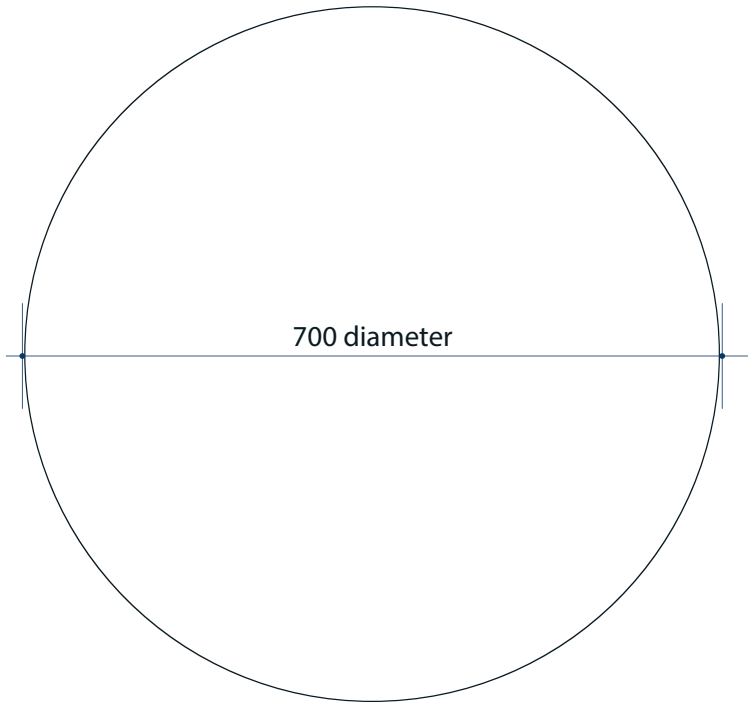

Kent Round 18mm Bevel Edge Mirror

Note: All dimensions are in millimetres (mm)

Stock Code	Size (mm)	Shape	Edge
KR7070GT	700Ø x 5	Round	18mm Bevel

Mirrors will need to be installed in accordance with the Installation Guide. Ablaze does not take responsibility for incorrect installation of these mirrors.