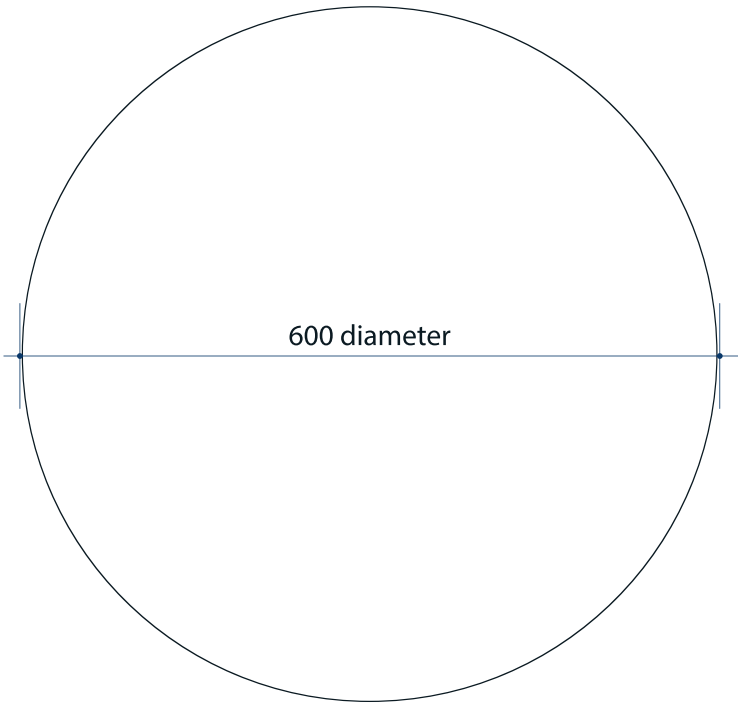

Kent Round 18mm Bevel Edge Mirror

Note: All dimensions are in millimetres (mm)

Stock Code	Size (mm)	Shape	Edge
KR6060GT	600Ø x 5	Round	18mm Bevel

Mirrors will need to be installed in accordance with the Installation Guide. Ablaze does not take responsibility for incorrect installation of these mirrors.