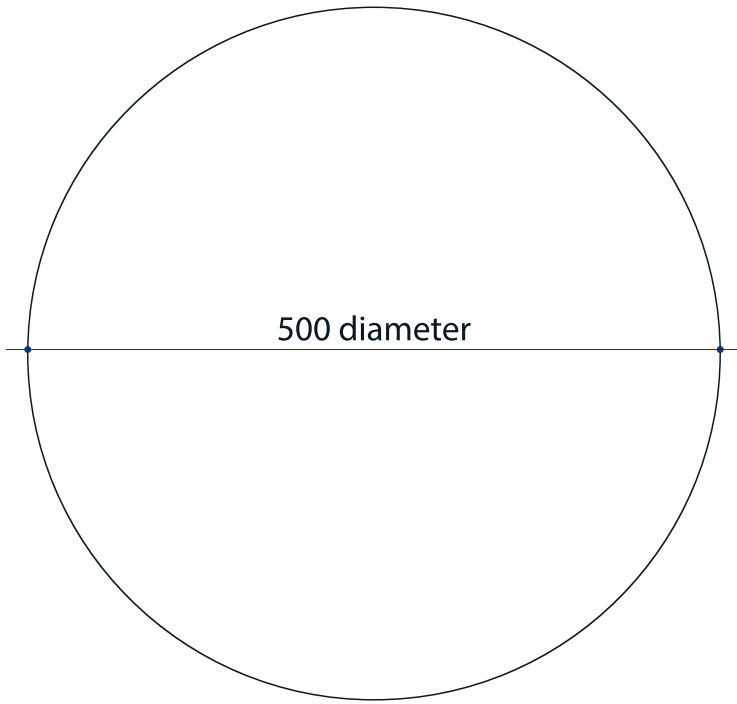

# Kent Round 18mm Bevel Edge Mirror

Note: All dimensions are in millimetres (mm)

Stock Code	Size (mm)	Shape	Edge
KR5050GT	500Ø x 5	Round	18mm Bevel

Mirrors will need to be installed in accordance with the Installation Guide. Ablaze does not take responsibility for incorrect installation of these mirrors.