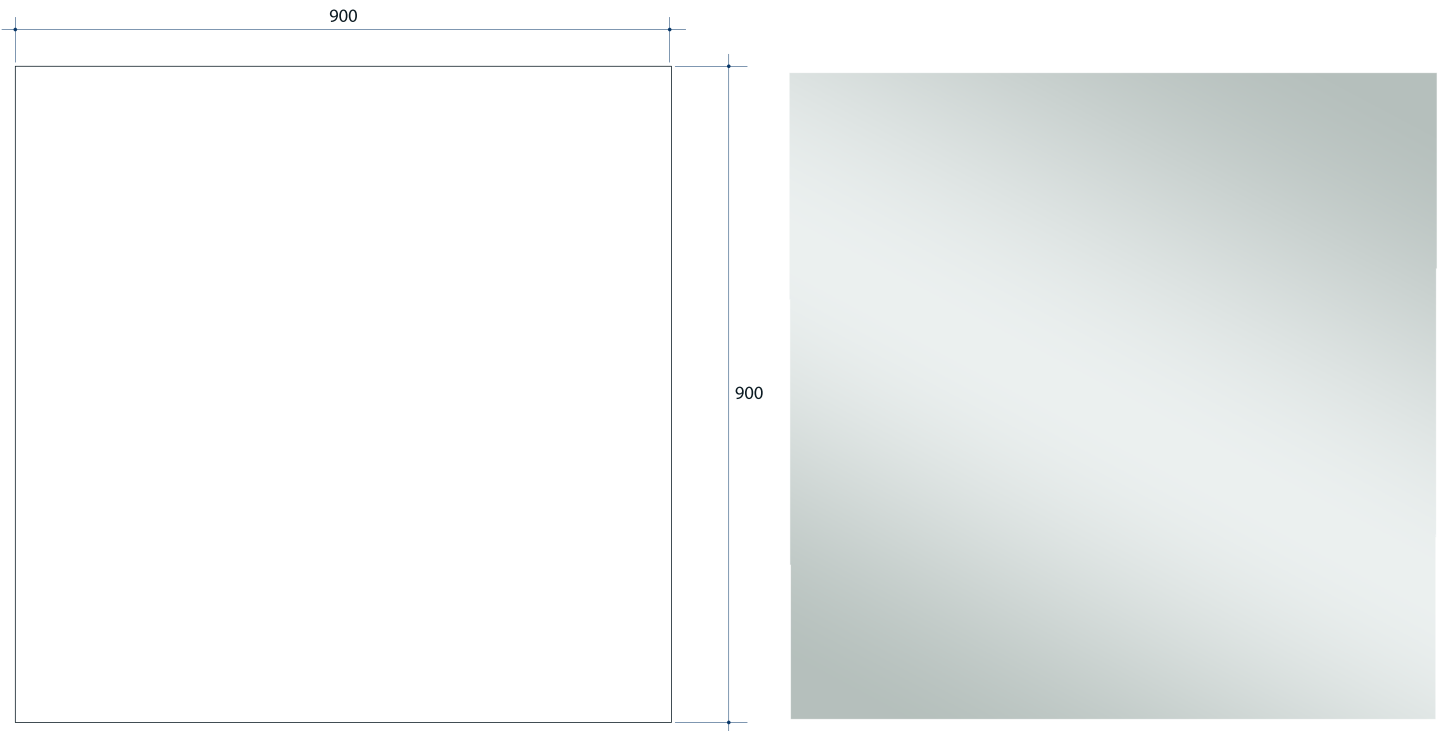

Jackson Rectangle Polished Edge Mirror

Note: All dimensions are in millimetres (mm)

Stock Code	Size (mm)	Shape	Edge
JS9090GT	900 x 900 x 5	Rectangle	Polished Edge

Mirrors will need to be installed in accordance with the Installation Guide. Ablaze does not take responsibility for incorrect installation of these mirrors.