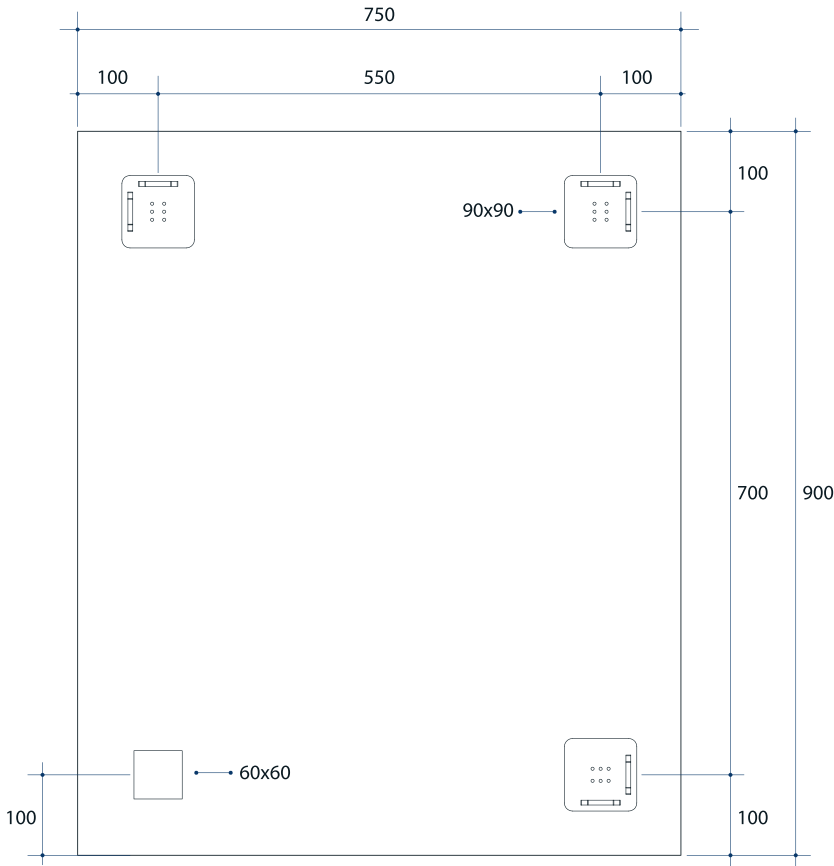

Jackson Rectangle Polished Edge Mirror

Note: All dimensions are in millimetres (mm)

Stock Code	Size (mm)	Shape	Edge
JS9075HN	900 x 750 x 11	Rectangle	Polished Edge

Please note: Bracket location may vary +/- 5mm. DO NOT pre-drill holes for mounts before confirming exact locations on your mirror. Measurements and diagrams are to be used as a guide only.

Mirrors will need to be installed in accordance with the Installation Guide. Ablaze does not take responsibility for incorrect installation of these mirrors.