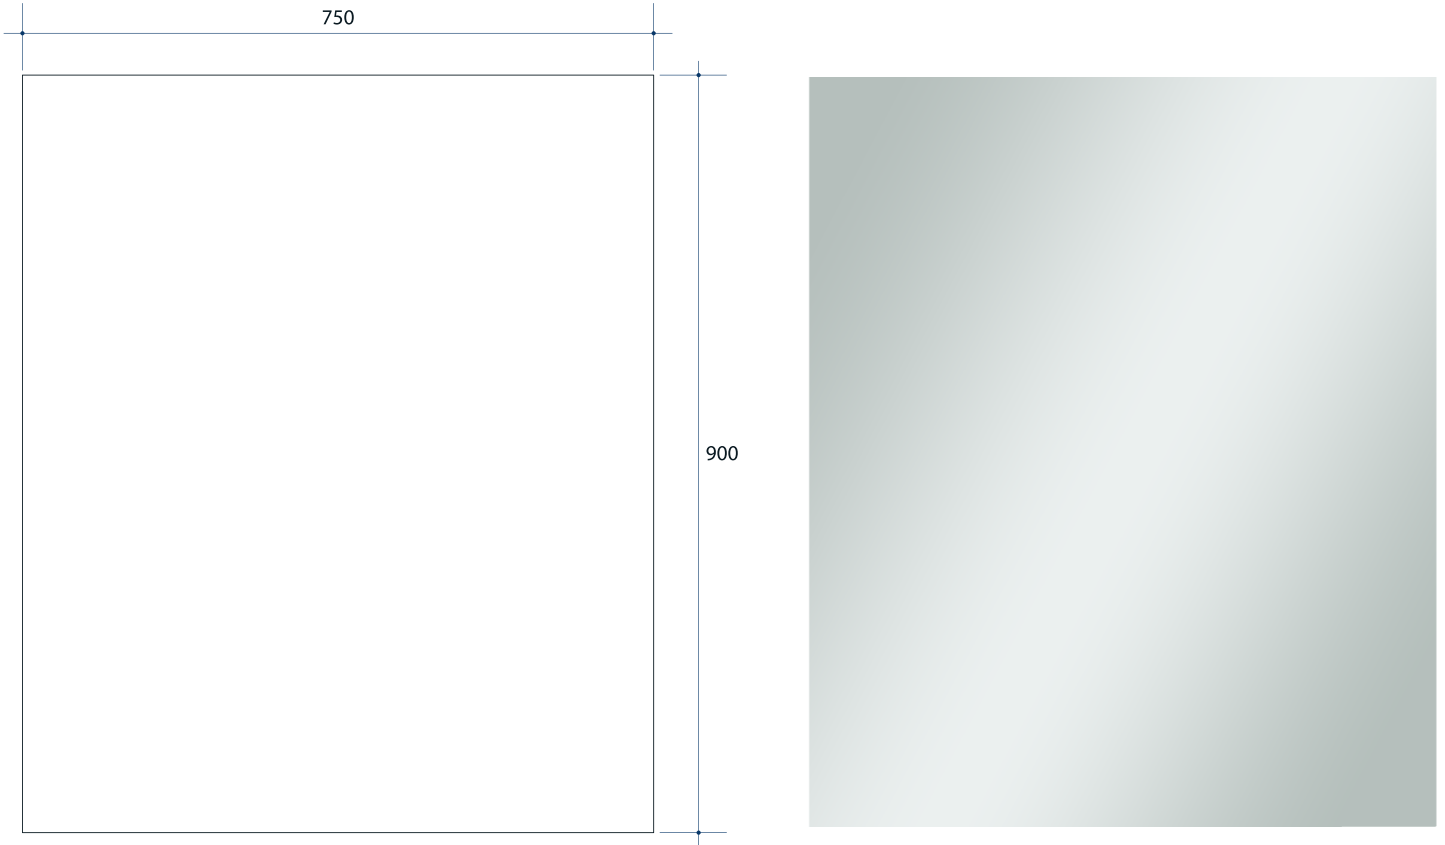

Jackson Rectangle Polished Edge Mirror

Note: All dimensions are in millimetres (mm)

Stock Code	Size (mm)	Shape	Edge
JS9075GT	900 x 750 x 5	Rectangle	Polished Edge

Mirrors will need to be installed in accordance with the Installation Guide. Ablaze does not take responsibility for incorrect installation of these mirrors.