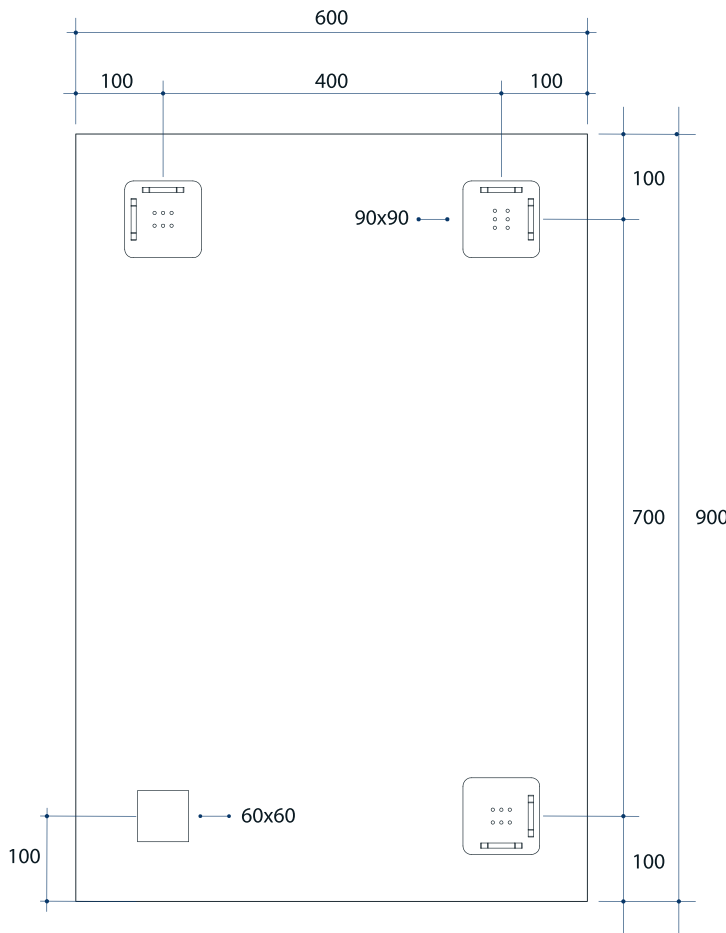

Jackson Rectangle Polished Edge Mirror Includes Mirror Demister

Note: All dimensions are in millimetres (mm)

Stock Code	Size (mm)	Shape	Edge
JS6090HND	600 x 900 x 11	Rectangle	Polished Edge

This product includes a mirror and Thermomirror demister. These are supplied as separate parts and the demister will need to be adhered to the back of the mirror prior to installation of the mirror. For details on the demister, please see next page

Please note: Bracket location may vary +/- 5mm. DO NOT pre-drill holes for mounts before confirming exact locations on your mirror. Measurements and diagrams are to be used as a guide only.

Mirrors will need to be installed in accordance with the Installation Guide. Ablaze does not take responsibility for incorrect installation of these mirrors.

Thermomirror Mirror Demister

Ultra-thin Demister Pad for use on Bathroom Mirrors

Note: All dimensions are in millimetres (mm)

Stock Code	Size (mm)	Heat Output (W)	Voltage - Frequency
TM5050	500 x 500	55	220 - 240V 50Hz