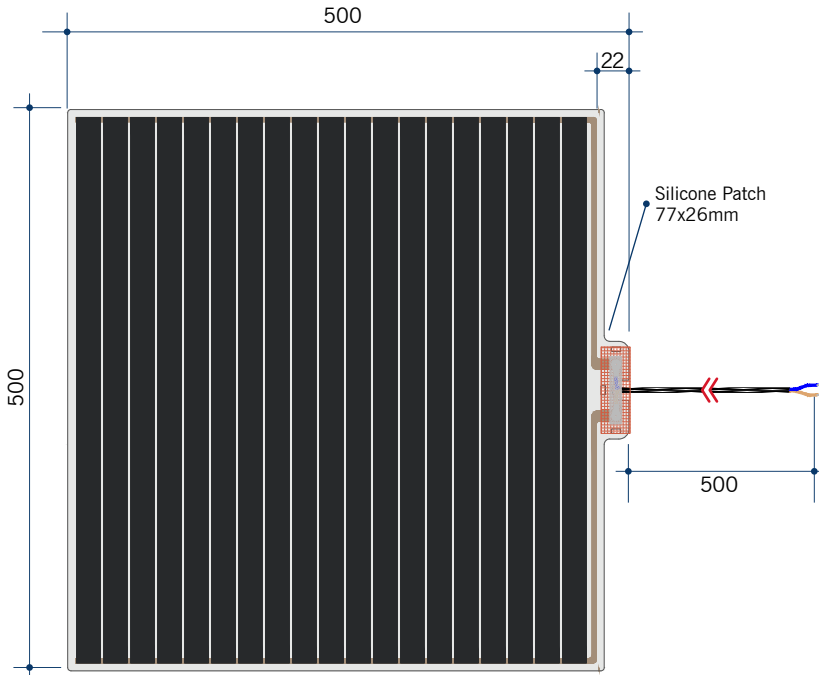

Jackson Rectangle Polished Edge Mirror Includes Mirror Demister

Note: All dimensions are in millimetres (mm)

Stock Code	Size (mm)	Shape	Edge
JS6090HND	600 x 900 x 11	Rectangle	Polished Edge

This product includes a mirror and Thermomirror demister. These are supplied as separate parts and the demister will need to be adhered to the back of the mirror prior to installation of the mirror. For details on the demister, please see next page

Please note: Bracket location may vary +/- 5mm. DO NOT pre-drill holes for mounts before confirming exact locations on your mirror. Measurements and diagrams are to be used as a guide only.

Mirrors will need to be installed in accordance with the Installation Guide. Ablaze does not take responsibility for incorrect installation of these mirrors.

Thermomirror Mirror Demister

Ultra-thin Demister Pad for use on Bathroom Mirrors

Note: All dimensions are in millimetres (mm)

Stock Code	Size (mm)	Heat Output (W)	Voltage - Frequency
TM5050	500 x 500	55	220 - 240V 50Hz