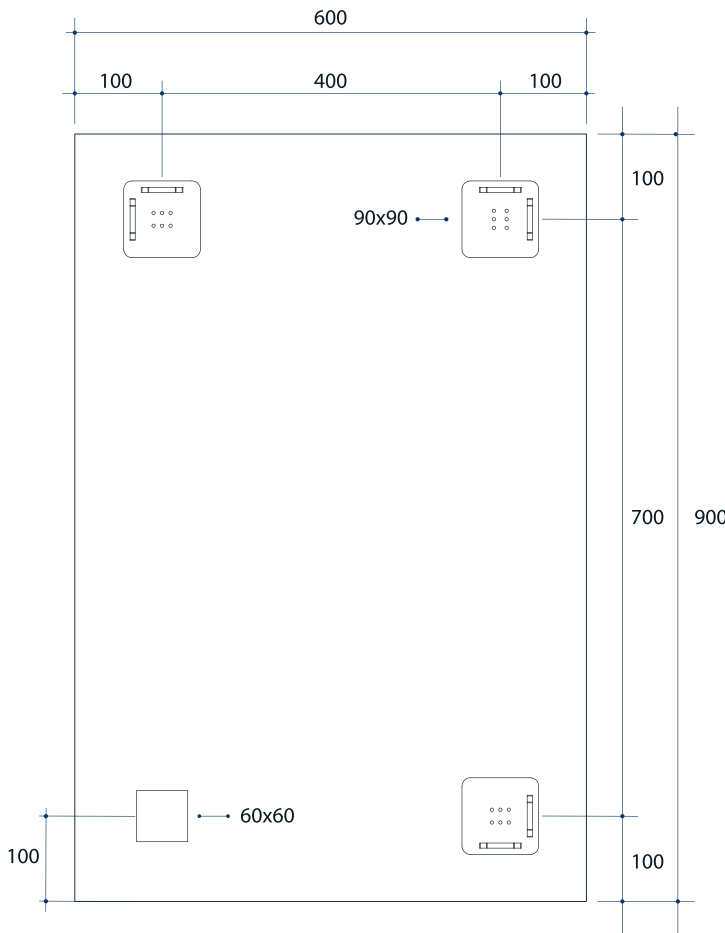

Jackson Rectangle Polished Edge Mirror

Note: All dimensions are in millimetres (mm)

Stock Code	Size (mm)	Shape	Edge
JS6090HN	600 x 900 x 11	Rectangle	Polished Edge

Please note: Bracket location may vary +/- 5mm. DO NOT pre-drill holes for mounts before confirming exact locations on your mirror. Measurements and diagrams are to be used as a guide only.

Mirrors will need to be installed in accordance with the Installation Guide. Ablaze does not take responsibility for incorrect installation of these mirrors.