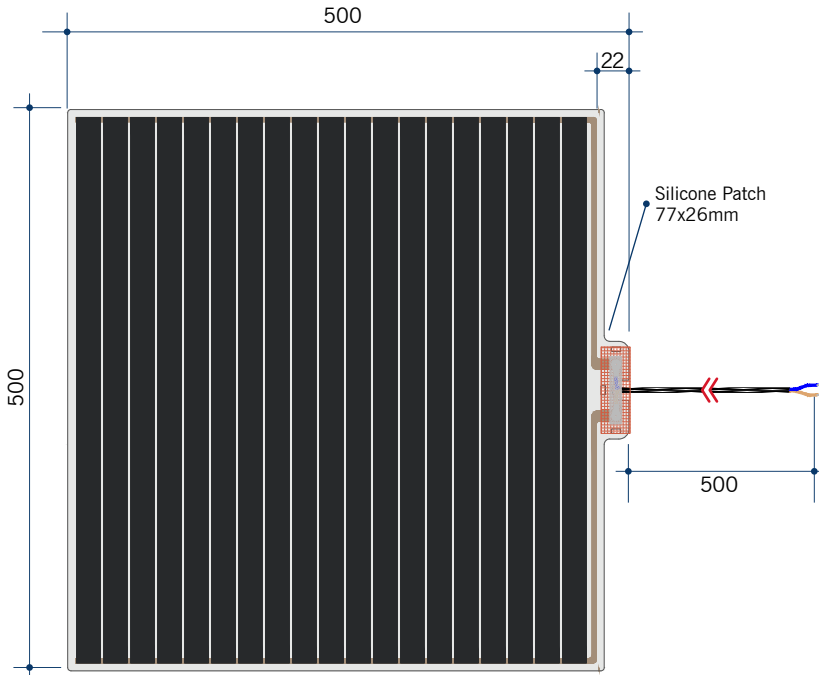

Jackson Rectangle Polished Edge Mirror Includes Mirror Demister

Note: All dimensions are in millimetres (mm)

Stock Code	Size (mm)	Shape	Edge
JS6090GTD	600 x 900 x 5	Rectangle	Polished Edge

This product includes a mirror and Thermomirror demister. These are supplied as separate parts and the demister will need to be adhered to the back of the mirror prior to installation of the mirror. For details on the demister, please see next page.

Mirrors will need to be installed in accordance with the Installation Guide. Ablaze does not take responsibility for incorrect installation of these mirrors.

Thermomirror Mirror Demister

Ultra-thin Demister Pad for use on Bathroom Mirrors

Note: All dimensions are in millimetres (mm)

Stock Code	Size (mm)	Heat Output (W)	Voltage - Frequency
TM5050	500 x 500	55	220 - 240V 50Hz

Thermomirror demisters must be installed by a qualified electrician.
The demister cannot be cut, pierced or modified in anyway.