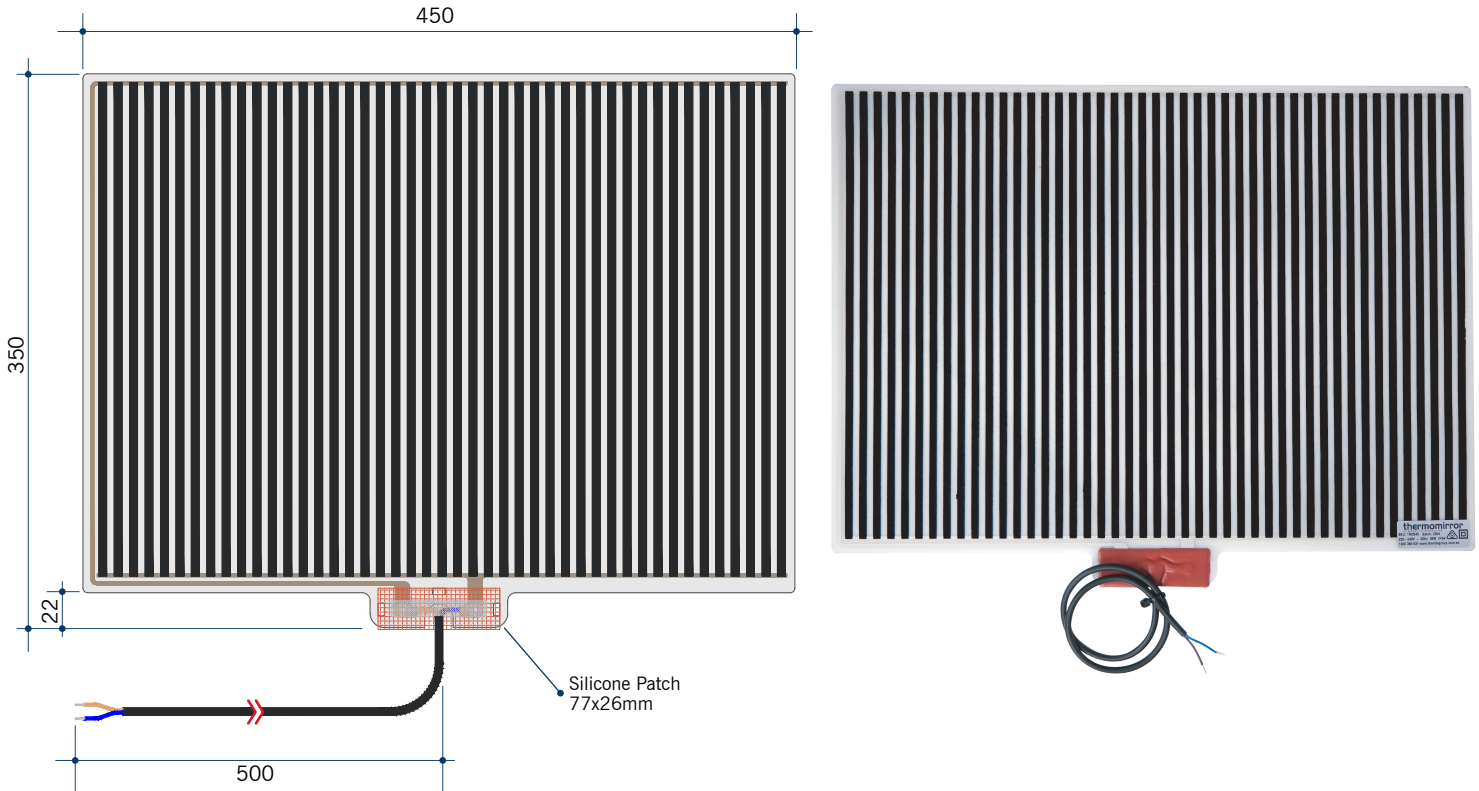

# Jackson Rectangle Polished Edge Mirror Includes Mirror Demister

Note: All dimensions are in millimetres (mm)

Stock Code	Size (mm)	Shape	Edge
JS6075HND	600 x 750 x 11	Rectangle	Polished Edge

This product includes a mirror and Thermomirror demister. These are supplied as separate parts and the demister will need to be adhered to the back of the mirror prior to installation of the mirror. For details on the demister, please see next page

**Please note:** Bracket location may vary +/- 5mm. DO NOT pre-drill holes for mounts before confirming exact locations on your mirror. Measurements and diagrams are to be used as a guide only.

Mirrors will need to be installed in accordance with the Installation Guide. Ablaze does not take responsibility for incorrect installation of these mirrors.

# Thermomirror Mirror Demister

Ultra-thin Demister Pad for use on Bathroom Mirrors

Note: All dimensions are in millimetres (mm)

Stock Code	Size (mm)	Heat Output (W)	Voltage - Frequency
TM3545	350 x 450	38	220 - 240V 50Hz