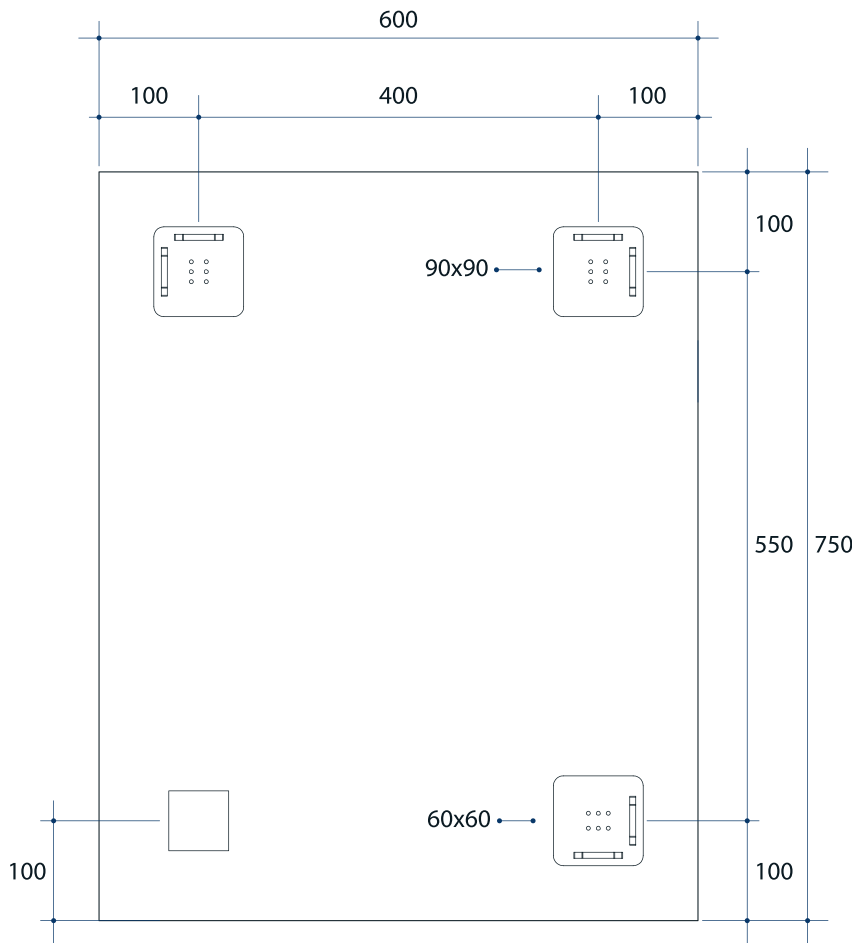

# Jackson Rectangle Polished Edge Mirror Includes Mirror Demister

Note: All dimensions are in millimetres (mm)

Stock Code	Size (mm)	Shape	Edge
JS6075HND	600 x 750 x 11	Rectangle	Polished Edge

This product includes a mirror and Thermomirror demister. These are supplied as separate parts and the demister will need to be adhered to the back of the mirror prior to installation of the mirror. For details on the demister, please see next page

**Please note:** Bracket location may vary +/- 5mm. DO NOT pre-drill holes for mounts before confirming exact locations on your mirror. Measurements and diagrams are to be used as a guide only.

Mirrors will need to be installed in accordance with the Installation Guide. Ablaze does not take responsibility for incorrect installation of these mirrors.

# Thermomirror Mirror Demister

Ultra-thin Demister Pad for use on Bathroom Mirrors

Note: All dimensions are in millimetres (mm)

Stock Code	Size (mm)	Heat Output (W)	Voltage - Frequency
TM3545	350 x 450	38	220 - 240V 50Hz