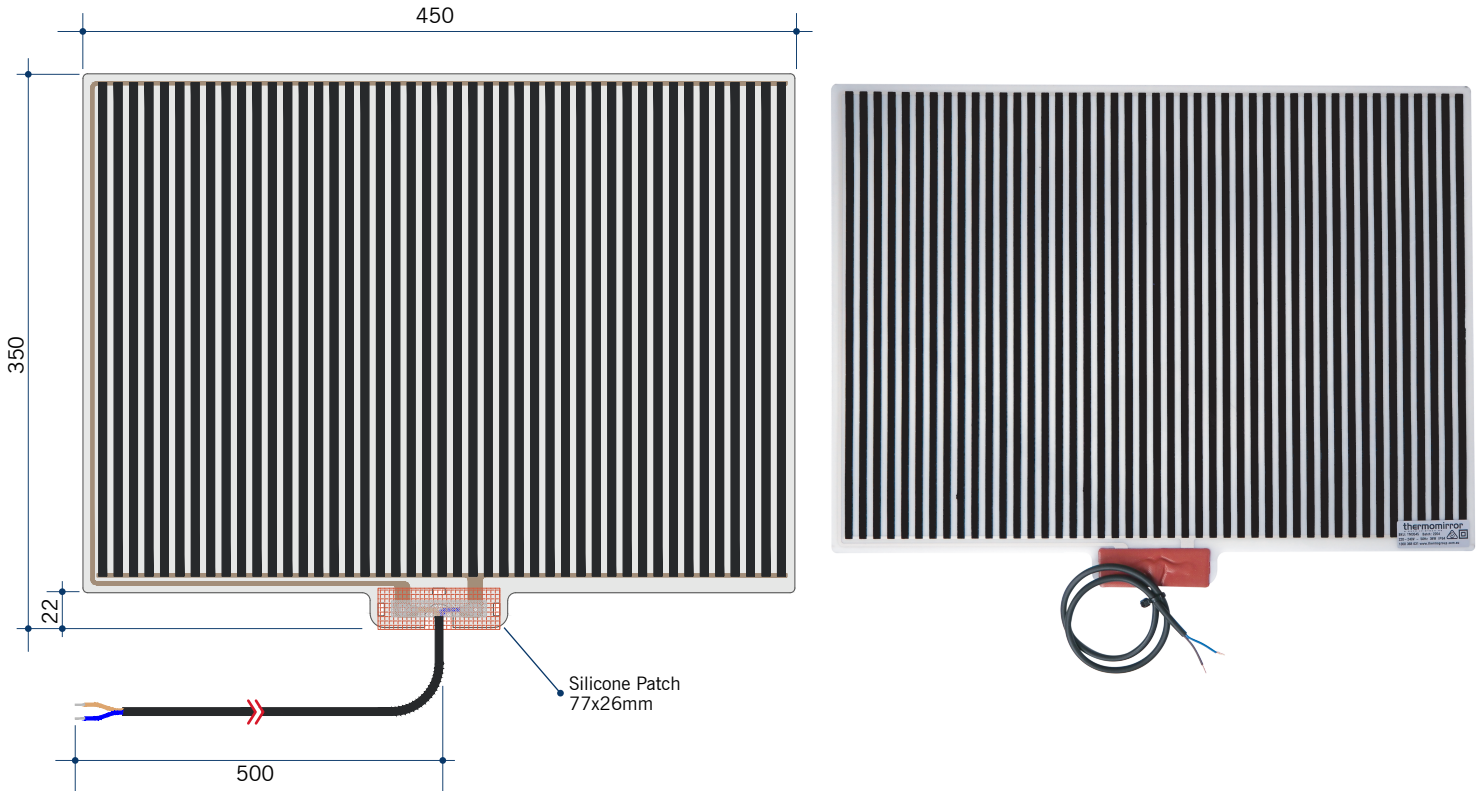

Jackson Rectangle Polished Edge Mirror Includes Mirror Demister

Note: All dimensions are in millimetres (mm)

| Stock Code | Size (mm) | Shape | Edge |
|------------|---------------|-----------|---------------|
| JS6075GTD | 600 x 750 x 5 | Rectangle | Polished Edge |

This product includes a mirror and Thermomirror demister. These are supplied as separate parts and the demister will need to be adhered to the back of the mirror prior to installation of the mirror. For details on the demister, please see next page.

Mirrors will need to be installed in accordance with the Installation Guide. Ablaze does not take responsibility for incorrect installation of these mirrors.

Thermomirror Mirror Demister

Ultra-thin Demister Pad for use on Bathroom Mirrors

Note: All dimensions are in millimetres (mm)

| Stock Code | Size (mm) | Heat Output (W) | Voltage - Frequency |
|------------|-----------|-----------------|---------------------|
| TM3545 | 350 x 450 | 38 | 220 - 240V 50Hz |