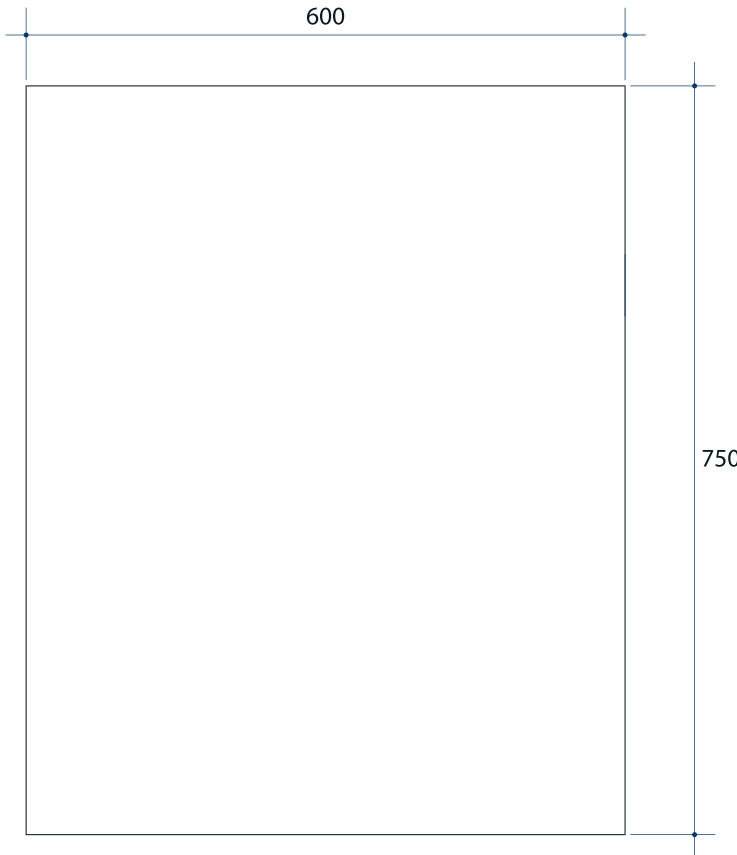

Jackson Rectangle Polished Edge Mirror

Note: All dimensions are in millimetres (mm)

Stock Code	Size (mm)	Shape	Edge
JS6075GT	600 x 750 x 5	Rectangle	Polished Edge

Mirrors will need to be installed in accordance with the Installation Guide. Ablaze does not take responsibility for incorrect installation of these mirrors.