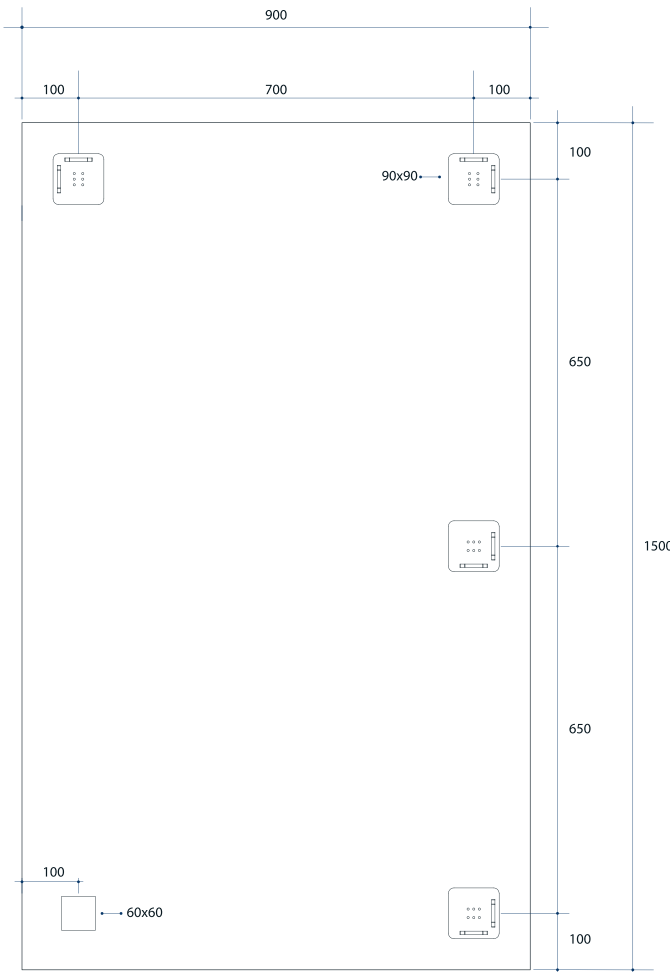

Jackson Rectangle Polished Edge Mirror

Note: All dimensions are in millimetres (mm)

Stock Code	Size (mm)	Shape	Edge
JS1590HN	1500 x 900 x 11	Rectangle	Polished Edge

Please note: Bracket location may vary +/- 5mm. DO NOT pre-drill holes for mounts before confirming exact locations on your mirror. Measurements and diagrams are to be used as a guide only.

Mirrors will need to be installed in accordance with the Installation Guide. Ablaze does not take responsibility for incorrect installation of these mirrors.