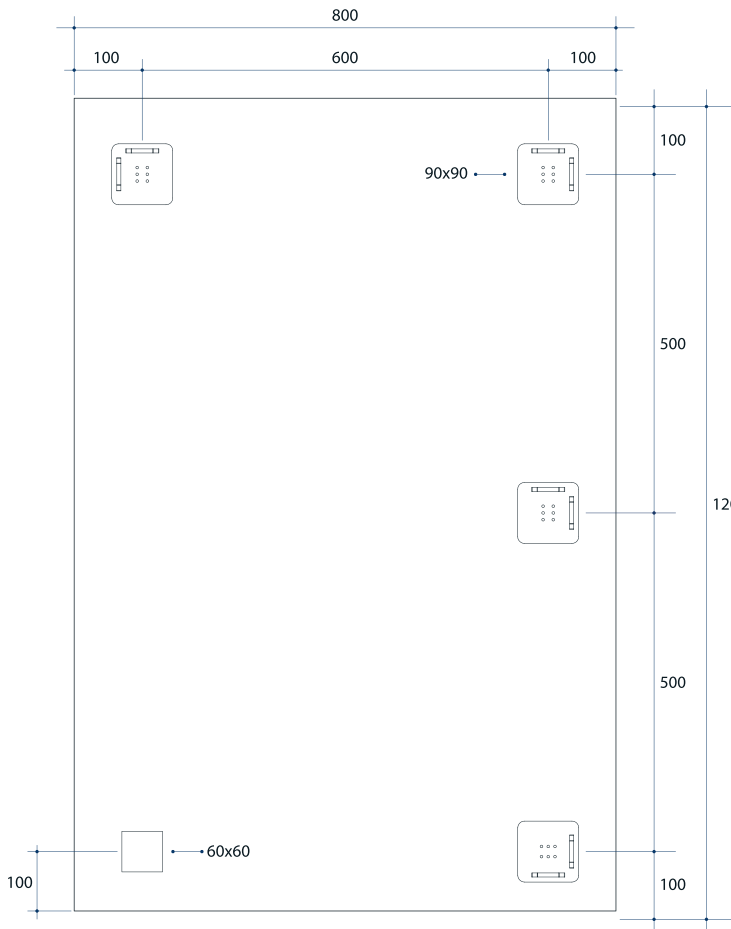

# Jackson Rectangle Polished Edge Mirrors

Note: All dimensions are in millimetres (mm)

Stock Code	Size (mm)	Shape	Edge
JS1280HN	1200 x 800 x 11	Rectangle	Polished Edge

**Please note:** Bracket location may vary +/- 5mm. DO NOT pre-drill holes for mounts before confirming exact locations on your mirror. Measurements and diagrams are to be used as a guide only.

Mirrors will need to be installed in accordance with the Installation Guide. Ablaze does not take responsibility for incorrect installation of these mirrors.