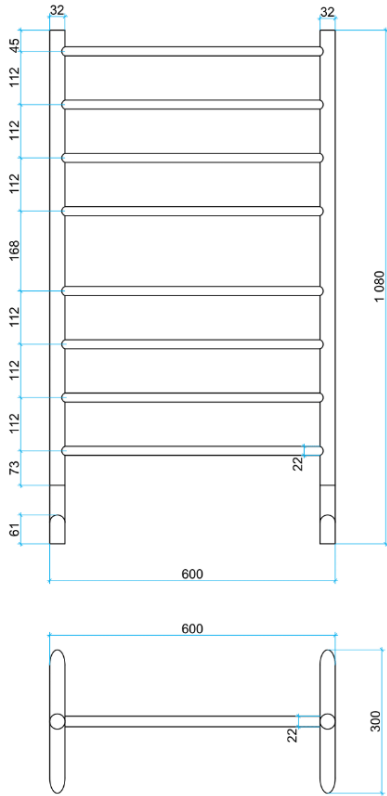

Thermorail Freestanding Towel Rails

Electric Heated Towel Rails

Stock Code	Finish	Size (mm)	Output (W)	No. of Bars
FS66E	Polished Stainless Steel	W600 x H1080 x D300	100 Watts	8

PLEASE NOTE: Specifications are for information purposes only. Whilst every effort has been made to ensure the product specifications are accurate, due to continuing product development and improvement the specifications are subject to change. Specifications can be used to rough in and fit timber supports in the wall however we recommend no holes are drilled without having the product on site or verifying the details with the manufacturer. Thermogroup cannot be held liable or responsible for errors due to updated specifications.