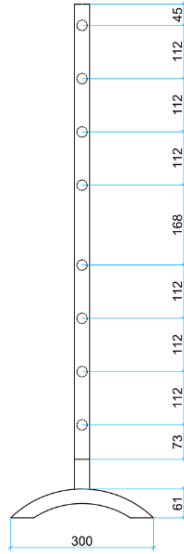

Thermorail Freestanding Towel Rails

Electric Heated Towel Rails

Stock Code	Finish	Size (mm)	Output (W)	No. of Bars
FS66E	Polished Stainless Steel	W600 x H1080 x D300	100 Watts	8

PLEASE NOTE: Specifications are for information purposes only. Whilst every effort has been made to ensure the product specifications are accurate, due to continuing product development and improvement the specifications are subject to change. Specifications can be used to rough in and fit timber supports in the wall however we recommend no holes are drilled without having the product on site or verifying the details with the manufacturer. Thermogroup cannot be held liable or responsible for errors due to updated specifications.