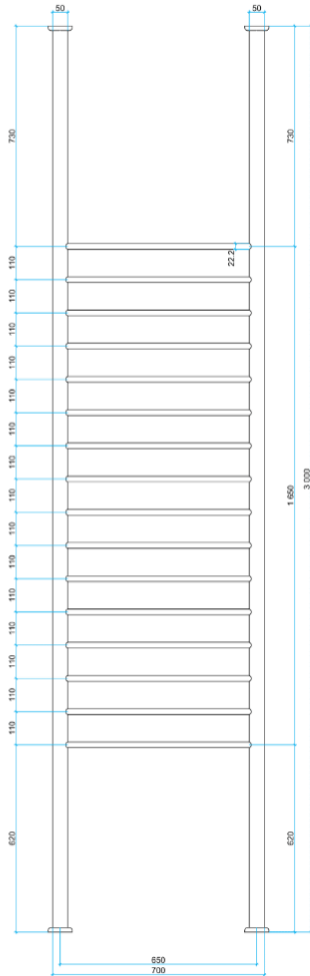

Thermorail Floor-to-Ceiling Towel Rails

Electric Heated Towel Rails for use in Bathrooms

Stock Code	Finish	Size (mm)	Output (W)	No. of Bars
FC70R	Polished Stainless Steel	W700 x H2400-3000 x D50	230 Watts	16

PLEASE NOTE: Specifications are for information purposes only. Whilst every effort has been made to ensure the product specifications are accurate, due to continuing product development and improvement the specifications are subject to change. Specifications can be used to rough in and fit timber supports in the wall however we recommend no holes are drilled without having the product on site or verifying the details with the manufacturer. Thermogroup cannot be held liable or responsible for errors due to updated specifications.