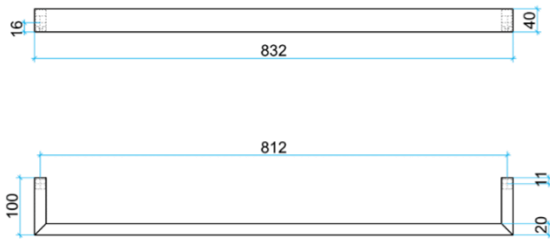

Thermorail Towel Rails 12V

Electric Heated Towel Rails for use in bathrooms

Stock Code	Finish	Size (mm)	Output (W)	No. of Bars
DSS8BR	Brushed Stainless Steel	W832 x H40 x D100	30 Watts	1

PLEASE NOTE: Specifications are for information purposes only. Whilst every effort has been made to ensure the product specifications are accurate, due to continuing product development and improvement the specifications are subject to change. Specifications can be used to rough in and fit timber supports in the wall however we recommend no holes are drilled without having the product on site or verifying the details with the manufacturer. Thermogroup cannot be held liable or responsible for errors due to updated specifications.