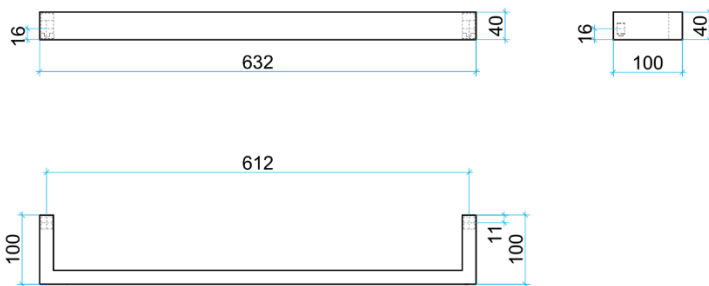

# Thermorail Towel Rails 12V

Electric Heated Towel Rails for use in bathrooms

Stock Code	Finish	Size (mm)	Output (W)	No. of Bars
DSS6B	Matt Black	W632 x H40 x D100	23 Watts	1

**PLEASE NOTE:** Specifications are for information purposes only. Whilst every effort has been made to ensure the product specifications are accurate, due to continuing product development and improvement the specifications are subject to change. Specifications can be used to rough in and fit timber supports in the wall however we recommend no holes are drilled without having the product on site or verifying the details with the manufacturer. Thermogroup cannot be held liable or responsible for errors due to updated specifications.