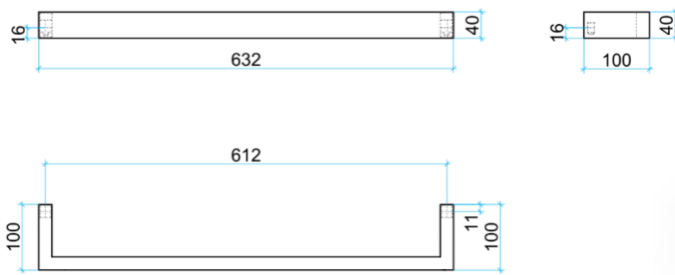

# Thermorail Towel Rails 12V

Electric Heated Towel Rails for use in bathrooms

Stock Code	Finish	Size (mm)	Output (W)	No. of Bars
DSS6	Polished Stainless Steel	W632 x H40 x D100	23 Watts	1

**PLEASE NOTE:** Specifications are for information purposes only. Whilst every effort has been made to ensure the product specifications are accurate, due to continuing product development and improvement the specifications are subject to change. Specifications can be used to rough in and fit timber supports in the wall however we recommend no holes are drilled without having the product on site or verifying the details with the manufacturer. Thermogroup cannot be held liable or responsible for errors due to updated specifications.