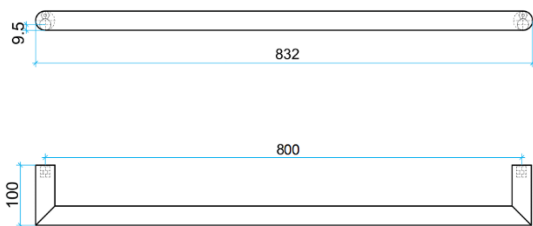

Thermorail Towel Rails 12V

Electric Heated Towel Rails for use in bathrooms

Stock Code	Finish	Size (mm)	Output (W)	No. of Bars
DSR8BG	Brushed Gold	W832 x H32 x D100	23 Watts	1

PLEASE NOTE: Specifications are for information purposes only. Whilst every effort has been made to ensure the product specifications are accurate, due to continuing product development and improvement the specifications are subject to change. Specifications can be used to rough in and fit timber supports in the wall however we recommend no holes are drilled without having the product on site or verifying the details with the manufacturer. Thermogroup cannot be held liable or responsible for errors due to updated specifications.