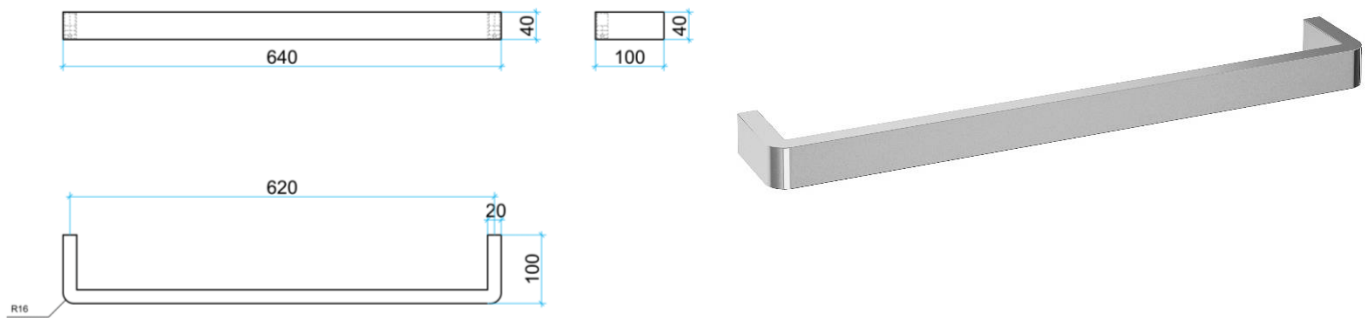

# Thermorail Towel Rails 12V

Electric Heated Towel Rails for use in bathrooms

Stock Code	Finish	Size (mm)	Output (W)	No. of Bars
DSC6	Polished Stainless Steel	W640 x H40 x D100	23 Watts	1

**PLEASE NOTE:** Specifications are for information purposes only. Whilst every effort has been made to ensure the product specifications are accurate, due to continuing product development and improvement the specifications are subject to change. Specifications can be used to rough in and fit timber supports in the wall however we recommend no holes are drilled without having the product on site or verifying the details with the manufacturer. Thermogroup cannot be held liable or responsible for errors due to updated specifications.