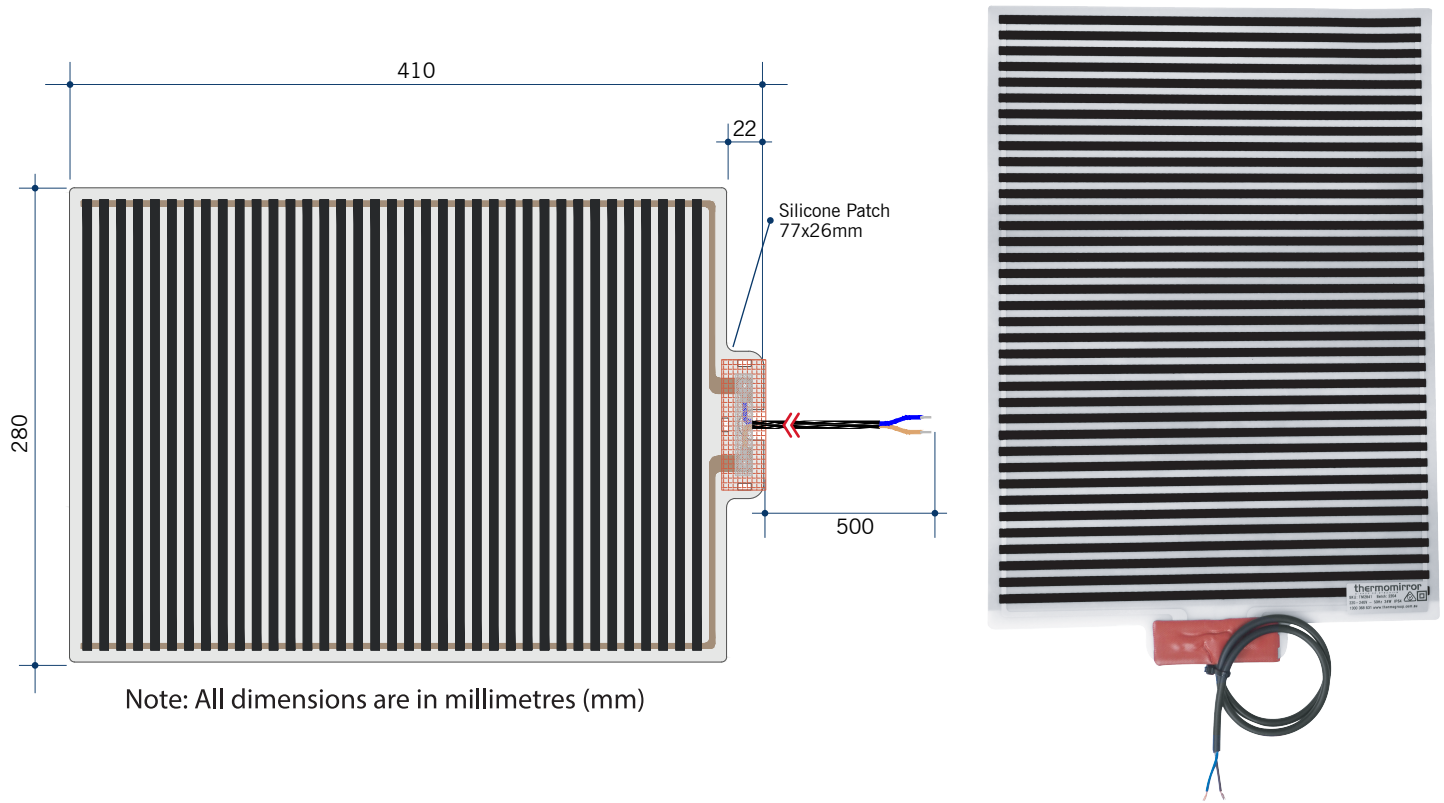

Ablaze Pill Shape Mirror

Note: All dimensions are in millimetres (mm)

Stock Code	Size (mm)	Shape	Edge
DP5010HND	500 x 1000 x 11	Pill	Polished Pencil Edge

Please note: Bracket location may vary +/- 5mm. do not pre-drill holes for mounts before confirming exact locations on your mirror. Do not use or measure from drawings.

Mirrors will need to be installed in accordance with the Installation Guide. Ablaze does not take responsibility for incorrect installation of these mirrors.

Thermomirror Mirror Demister

Ultra-thin Demister Pad for use on Bathroom Mirrors

Note: All dimensions are in millimetres (mm)

Stock Code	Size (mm)	Heat Output (W)	Voltage - Frequency
TM2841	280 x 410	24	220 - 240V 50Hz

Thermomirror demisters must be installed by a qualified electrician.
The demister cannot be cut, pierced or modified in anyway.