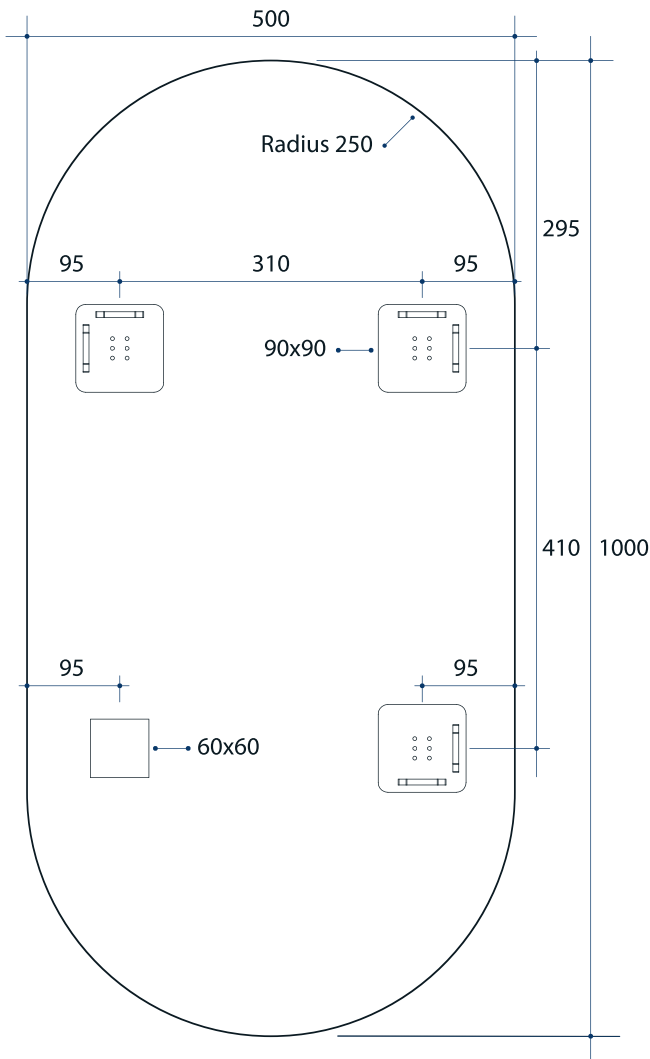

Ablaze Pill Shape Mirror

Note: All dimensions are in millimetres (mm)

Stock Code	Size (mm)	Shape	Edge
DP5010HND	500 x 1000 x 11	Pill	Polished Pencil Edge

Please note: Bracket location may vary +/- 5mm. do not pre-drill holes for mounts before confirming exact locations on your mirror. Do not use or measure from drawings.

Mirrors will need to be installed in accordance with the Installation Guide. Ablaze does not take responsibility for incorrect installation of these mirrors.

Thermomirror Mirror Demister

Ultra-thin Demister Pad for use on Bathroom Mirrors

Note: All dimensions are in millimetres (mm)

Stock Code	Size (mm)	Heat Output (W)	Voltage - Frequency
TM2841	280 x 410	24	220 - 240V 50Hz

Thermomirror demisters must be installed by a qualified electrician.
The demister cannot be cut, pierced or modified in anyway.