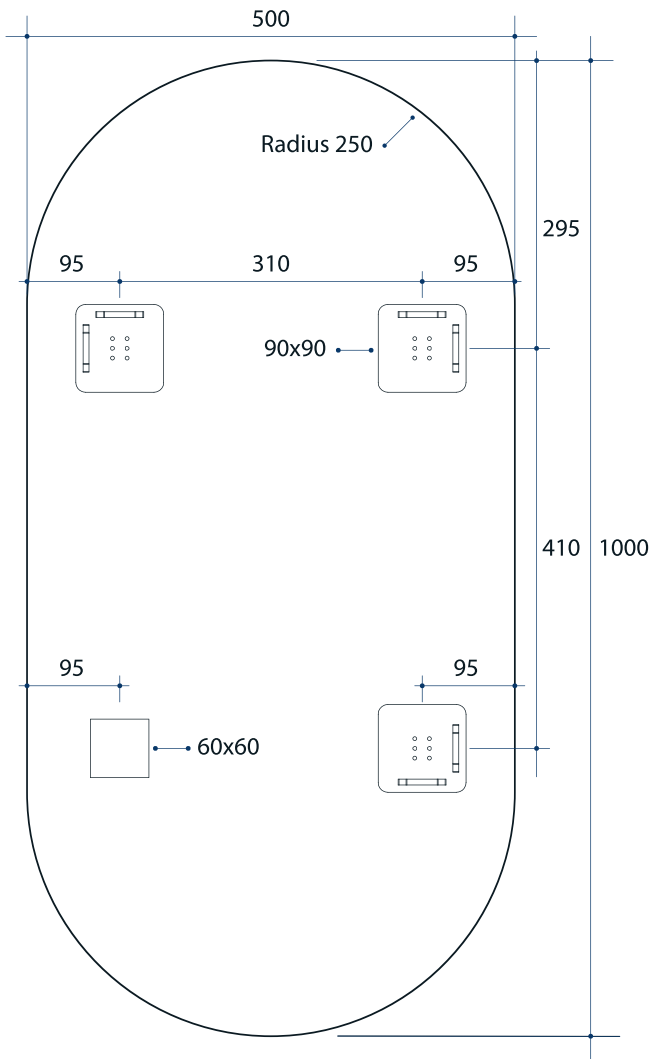

# Ablaze Pill Shape Mirror

Note: All dimensions are in millimetres (mm)

Stock Code	Size (mm) W x H x D	Shape	Edge
DP5010HN	500 W x 1000 H	Pill	Polished Pencil Edge

**Please note:** Bracket location may vary +/- 5mm. do not pre-drill holes for mounts before confirming exact locations on your mirror. Do not use or measure from drawings.