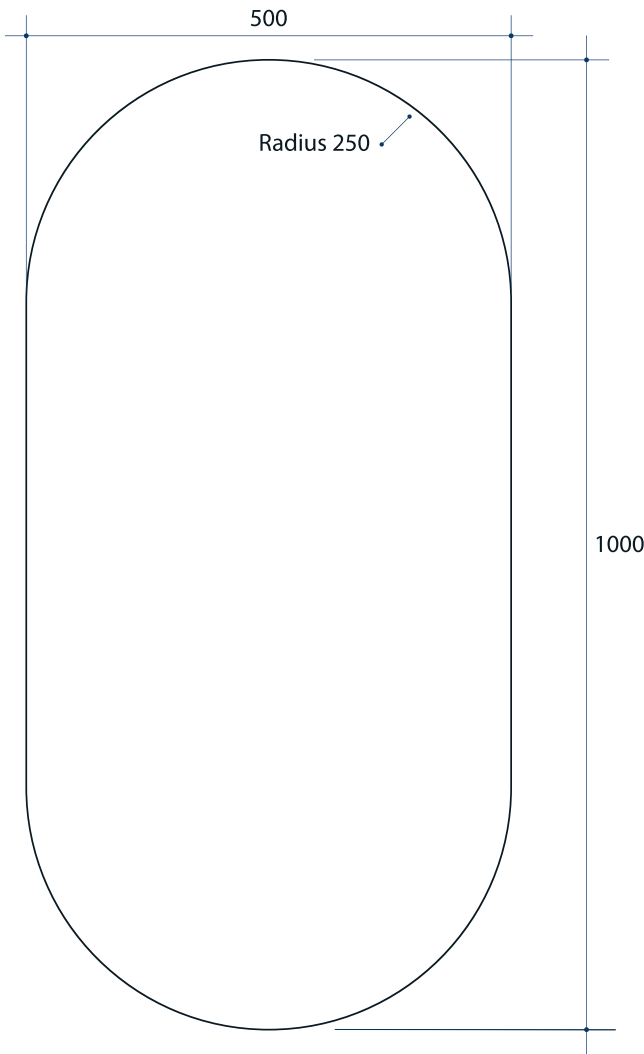

# Ablaze Pill Shape Mirror

Note: All dimensions are in millimetres (mm)

| Stock Code | Size (mm)      | Shape | Edge                 |
|------------|----------------|-------|----------------------|
| DP5010GTD  | 500 x 1000 x 5 | Pill  | Polished Pencil Edge |

# Thermomirror Mirror Demister

## Ultra-thin Demister Pad for use on Bathroom Mirrors

| Stock Code | Size (mm) | Heat Output (W) | Voltage - Frequency |
|------------|-----------|-----------------|---------------------|
| TM2841     | 280 x 410 | 24              | 220 - 240V 50Hz     |