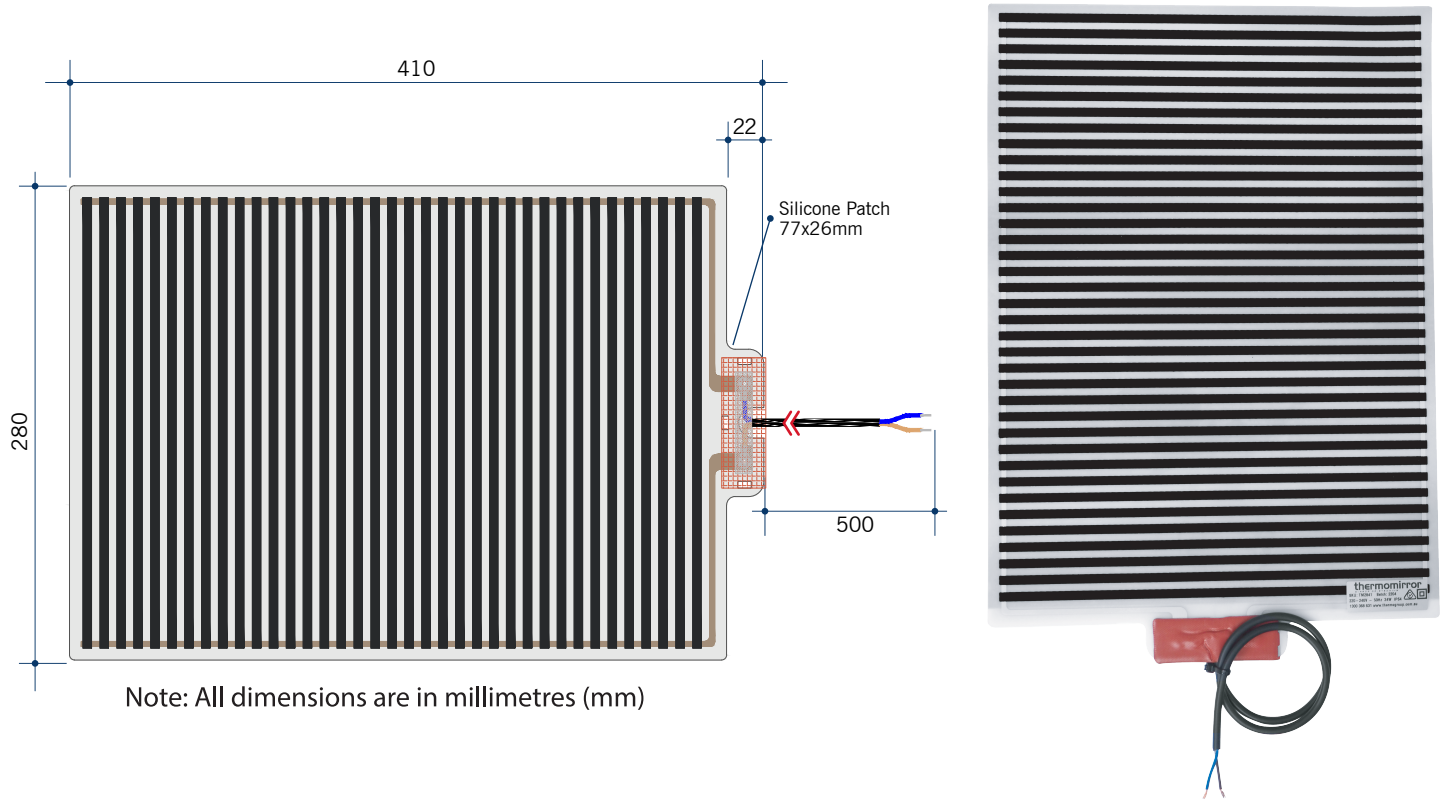

# Ablaze Pill Shape Mirror

Note: All dimensions are in millimetres (mm)

| Stock Code | Size (mm)      | Shape | Edge                 |
|------------|----------------|-------|----------------------|
| DP5010GTD  | 500 x 1000 x 5 | Pill  | Polished Pencil Edge |

## Ultra-thin Demister Pad for use on Bathroom Mirrors

| Stock Code | Size (mm) | Heat Output (W) | Voltage - Frequency |
|------------|-----------|-----------------|---------------------|
| TM2841     | 280 x 410 | 24              | 220 - 240V 50Hz     |