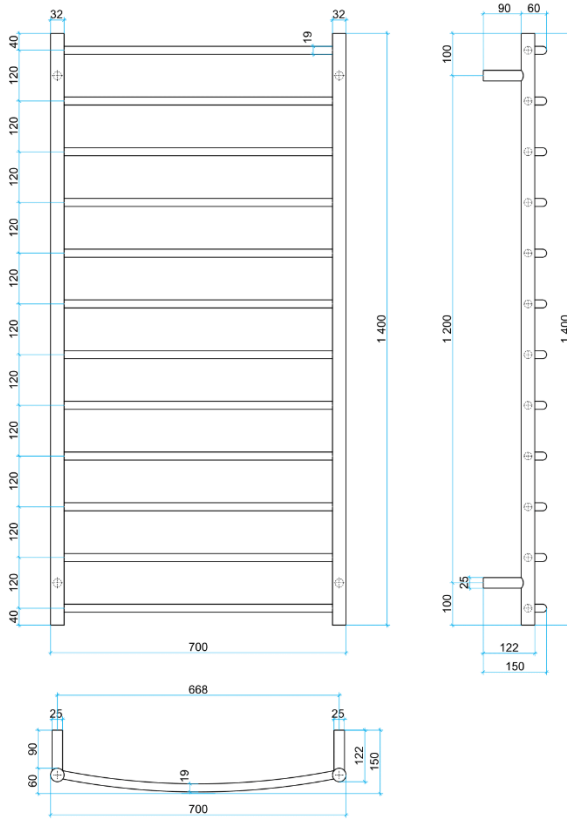

# Thermorail Ladder Towel Rails 240V

Electric Heated Towel Rails for use in bathrooms

This rail has Multiflex wiring which means that there is a connection point on both the left and right hand side of the rail and the lead can be connected to either side. Being a dry electric element rail, this can be mounted either way up meaning the wiring can be from any of the four mounting points.

Stock Code	Finish	Size (mm)	Output (W)	No. of Bars
CR69M	Polished Stainless Steel	W700 x H1400 x D150	153 Watts	12

**PLEASE NOTE:** Specifications are for information purposes only. Whilst every effort has been made to ensure the product specifications are accurate, due to continuing product development and improvement the specifications are subject to change. Specifications can be used to rough in and fit timber supports in the wall however we recommend no holes are drilled without having the product on site or verifying the details with the manufacturer. Thermogroup cannot be held liable or responsible for errors due to updated specifications.