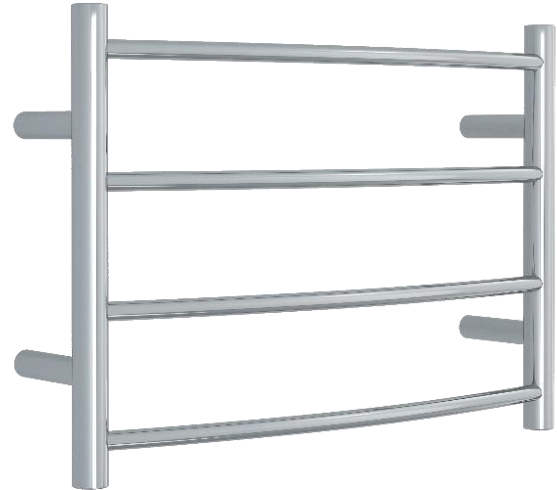

# Thermorail Ladder Towel Rails 240V

Electric Heated Towel Rails for use in bathrooms

This rail has Multiflex wiring which means that there is a connection point on both the left and right hand side of the rail and the lead can be connected to either side. Being a dry electric element rail, this can be mounted either way up meaning the wiring can be from any of the four mounting points.

Stock Code	Finish	Size (mm)	Output (W)	No. of Bars
CR40M	Polished Stainless Steel	W600 x H420 x D150	45 Watts	4

**PLEASE NOTE:** Specifications are for information purposes only. Whilst every effort has been made to ensure the product specifications are accurate, due to continuing product development and improvement the specifications are subject to change. Specifications can be used to rough in and fit timber supports in the wall however we recommend no holes are drilled without having the product on site or verifying the details with the manufacturer. Thermogroup cannot be held liable or responsible for errors due to updated specifications.