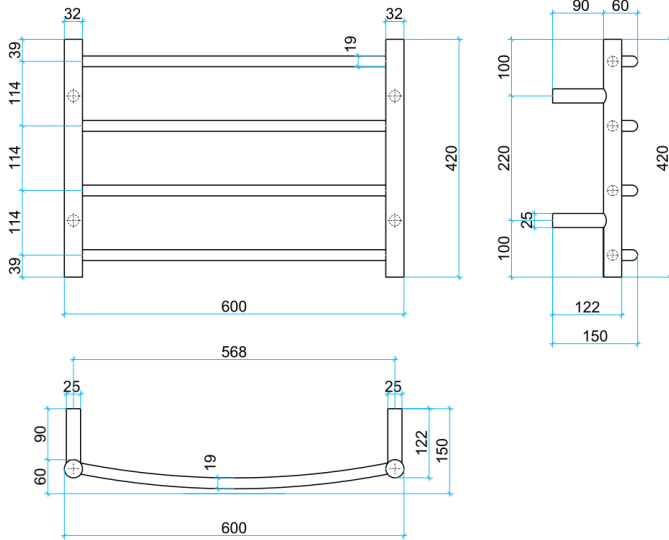

# Thermorail Ladder Towel Rails 240V

Electric Heated Towel Rails for use in bathrooms

This rail has Multiflex wiring which means that there is a connection point on both the left and right hand side of the rail and the lead can be connected to either side. Being a dry electric element rail, this can be mounted either way up meaning the wiring can be from any of the four mounting points.

Stock Code	Finish	Size (mm)	Output (W)	No. of Bars
CR40M	Polished Stainless Steel	W600 x H420 x D150	45 Watts	4

**PLEASE NOTE:** Specifications are for information purposes only. Whilst every effort has been made to ensure the product specifications are accurate, due to continuing product development and improvement the specifications are subject to change. Specifications can be used to rough in and fit timber supports in the wall however we recommend no holes are drilled without having the product on site or verifying the details with the manufacturer. Thermogroup cannot be held liable or responsible for errors due to updated specifications.