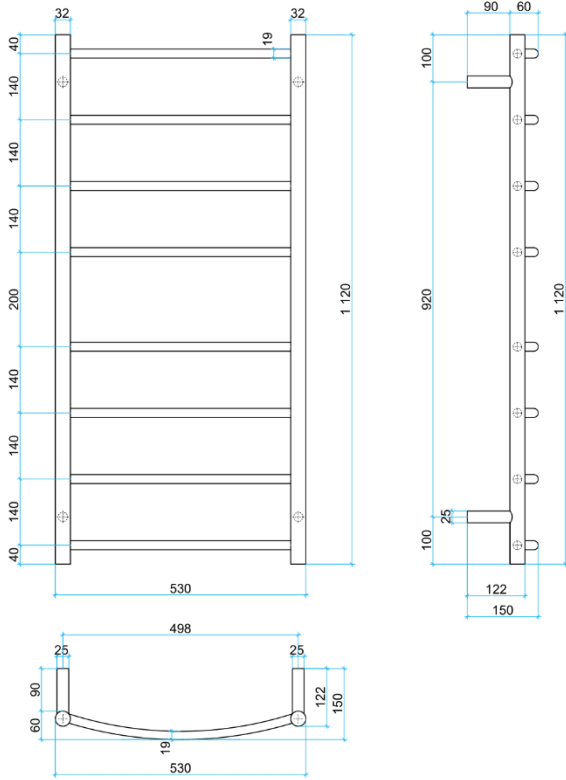

Thermorail Ladder Towel Rails 240V

Electric Heated Towel Rails for use in bathrooms

This rail has Multiflex wiring which means that there is a connection point on both the left and right hand side of the rail and the lead can be connected to either side. Being a dry electric element rail, this can be mounted either way up meaning the wiring can be from any of the four mounting points.

Stock Code	Finish	Size (mm)	Output (W)	No. of Bars
CR27M	Polished Stainless Steel	W530 x H1120 x D150	82 Watts	8

PLEASE NOTE: Specifications are for information purposes only. Whilst every effort has been made to ensure the product specifications are accurate, due to continuing product development and improvement the specifications are subject to change. Specifications can be used to rough in and fit timber supports in the wall however we recommend no holes are drilled without having the product on site or verifying the details with the manufacturer. Thermogroup cannot be held liable or responsible for errors due to updated specifications.