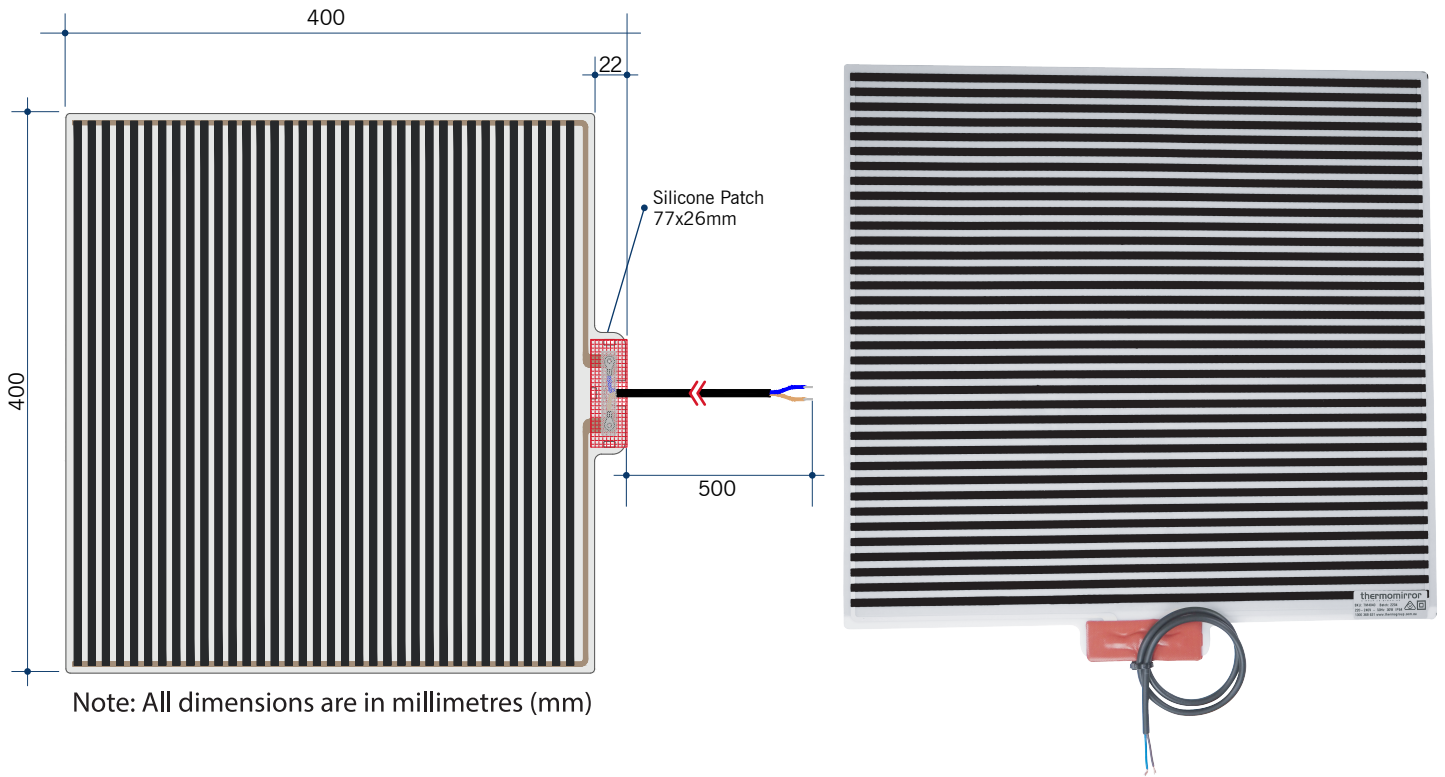

Cody Oval Polished Edge Mirror Includes Mirror Demister

Note: All dimensions are in millimetres (mm)

Stock Code	Size (mm)	Shape	Edge
C09075GTD	900 x 750 x 5	Oval	Polished Edge

This product includes a mirror and Thermomirror demister. These are supplied as separate parts and the demister will need to be adhered to the back of the mirror prior to installation of the mirror. For details on the demister, please see next page.

Mirrors will need to be installed in accordance with the Installation Guide. Ablaze does not take responsibility for incorrect installation of these mirrors.

Thermomirror Mirror Demister

Ultra-thin Demister Pad for use on Bathroom Mirrors

Stock Code	Size (mm)	Heat Output (W)	Voltage - Frequency
TM4040	400 x 400	30	220 - 240V 50Hz

Thermomirror demisters must be installed by a qualified electrician.
The demister cannot be cut, pierced or modified in anyway.