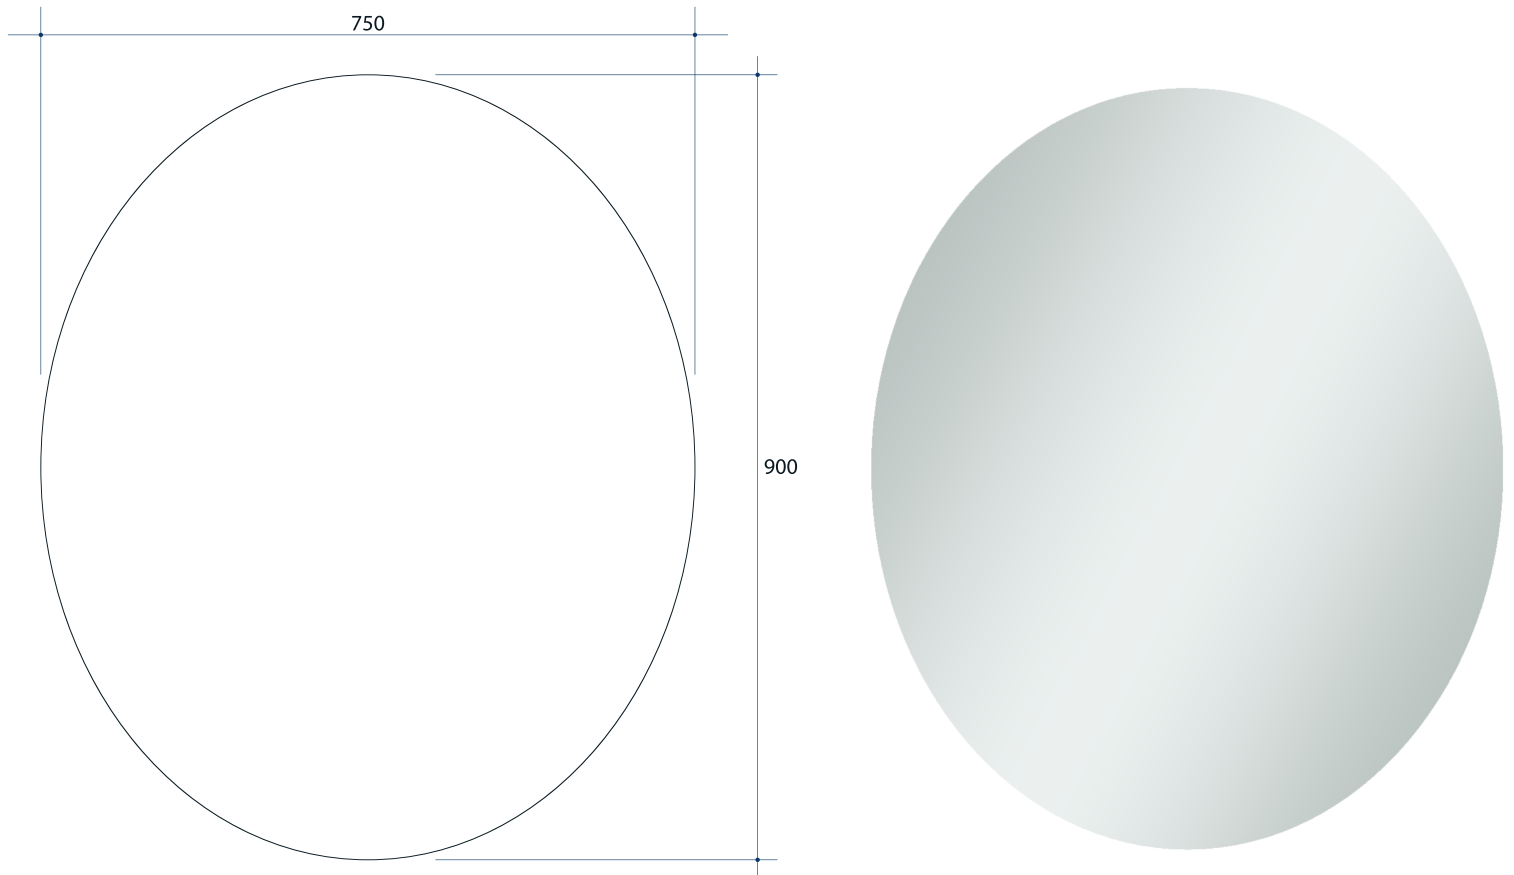

Cody Oval Polished Edge Mirror Includes Mirror Demister

Note: All dimensions are in millimetres (mm)

Stock Code	Size (mm)	Shape	Edge
C09075GTD	900 x 750 x 5	Oval	Polished Edge

This product includes a mirror and Thermomirror demister. These are supplied as separate parts and the demister will need to be adhered to the back of the mirror prior to installation of the mirror. For details on the demister, please see next page.