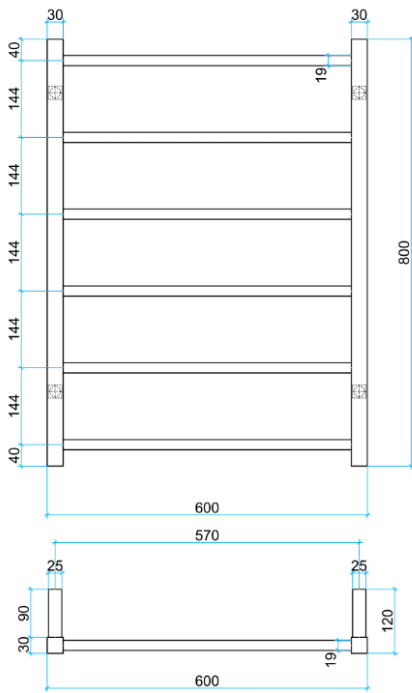

Thermorail Ladder Towel Rails 240V

Electric Heated Towel Rails for use in bathrooms

This rail has Multiflex wiring which means that there is a connection point on both the left and right hand side of the rail and the lead can be connected to either side. Being a dry electric element rail, this can be mounted either way up meaning the wiring can be from any of the four mounting points.

Stock Code	Finish	Size (mm)	Output (W)	No. of Bars
BS48MB	Matt Black	W600 x H800 x D120	104 Watts	6

PLEASE NOTE: Specifications are for information purposes only. Whilst every effort has been made to ensure the product specifications are accurate, due to continuing product development and improvement the specifications are subject to change. Specifications can be used to rough in and fit timber supports in the wall however we recommend no holes are drilled without having the product on site or verifying the details with the manufacturer. Thermogroup cannot be held liable or responsible for errors due to updated specifications.