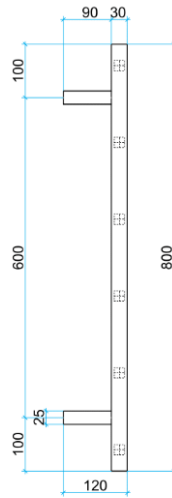

Thermorail Ladder Towel Rails 240V

Electric Heated Towel Rails for use in bathrooms

This rail has Multiflex wiring which means that there is a connection point on both the left and right hand side of the rail and the lead can be connected to either side. Being a dry electric element rail, this can be mounted either way up meaning the wiring can be from any of the four mounting points.

Stock Code	Finish	Size (mm)	Output (W)	No. of Bars
BS48MB	Matt Black	W600 x H800 x D120	104 Watts	6

PLEASE NOTE: Specifications are for information purposes only. Whilst every effort has been made to ensure the product specifications are accurate, due to continuing product development and improvement the specifications are subject to change. Specifications can be used to rough in and fit timber supports in the wall however we recommend no holes are drilled without having the product on site or verifying the details with the manufacturer. Thermogroup cannot be held liable or responsible for errors due to updated specifications.