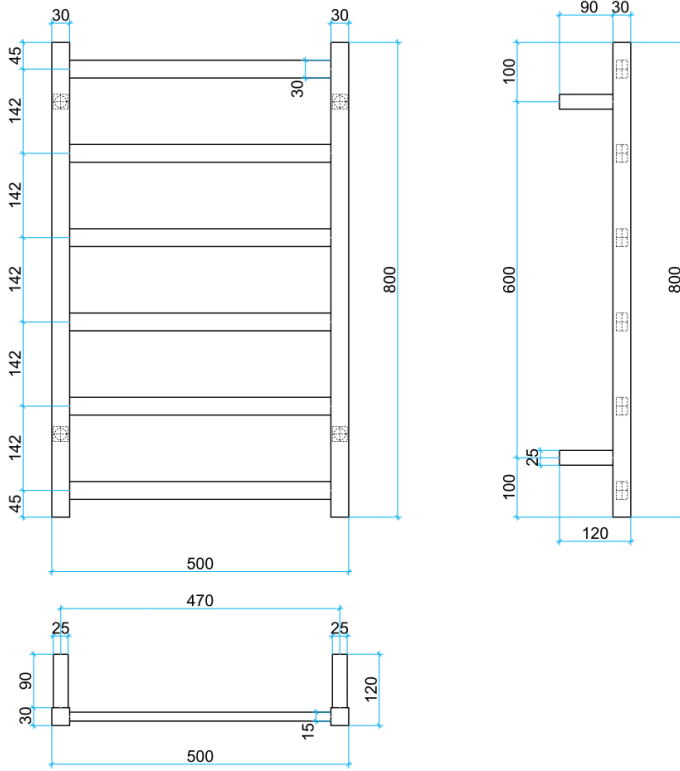

Thermorail Ladder Towel Rails 240V

Electric Heated Towel Rails for use in bathrooms

This rail has Multiflex wiring which means that there is a connection point on both the left and right hand side of the rail and the lead can be connected to either side. Being a dry electric element rail, this can be mounted either way up meaning the wiring can be from any of the four mounting points.

Stock Code	Finish	Size (mm)	Output (W)	No. of Bars
BS28M	Polished Stainless Steel	W500 x H800 x D120	81 Watts	6

PLEASE NOTE: Specifications are for information purposes only. Whilst every effort has been made to ensure the product specifications are accurate, due to continuing product development and improvement the specifications are subject to change. Specifications can be used to rough in and fit timber supports in the wall however we recommend no holes are drilled without having the product on site or verifying the details with the manufacturer. Thermogroup cannot be held liable or responsible for errors due to updated specifications.