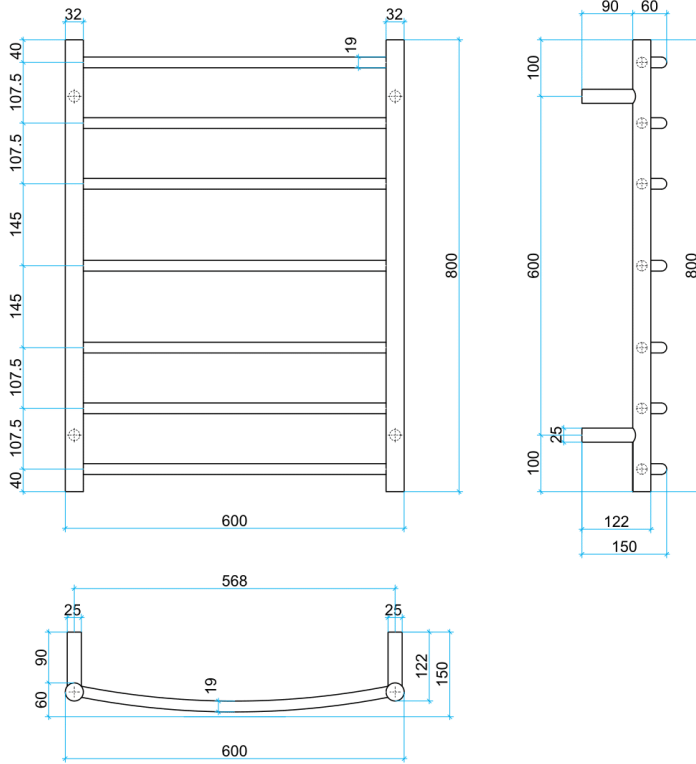

Thermorail Ladder Towel Rails 240V

Electric Heated Towel Rails for use in bathrooms

This rail has Multiflex wiring which means that there is a connection point on both the left and right hand side of the rail and the lead can be connected to either side. Being a dry electric element rail, this can be mounted either way up meaning the wiring can be from any of the four mounting points.

Stock Code	Finish	Size (mm)	Output (W)	No. of Bars
BC44M	Polished Stainless Steel	W600 x H800 x D150	80 Watts	7

PLEASE NOTE: Specifications are for information purposes only. Whilst every effort has been made to ensure the product specifications are accurate, due to continuing product development and improvement the specifications are subject to change. Specifications can be used to rough in and fit timber supports in the wall however we recommend no holes are drilled without having the product on site or verifying the details with the manufacturer. Thermogroup cannot be held liable or responsible for errors due to updated specifications.