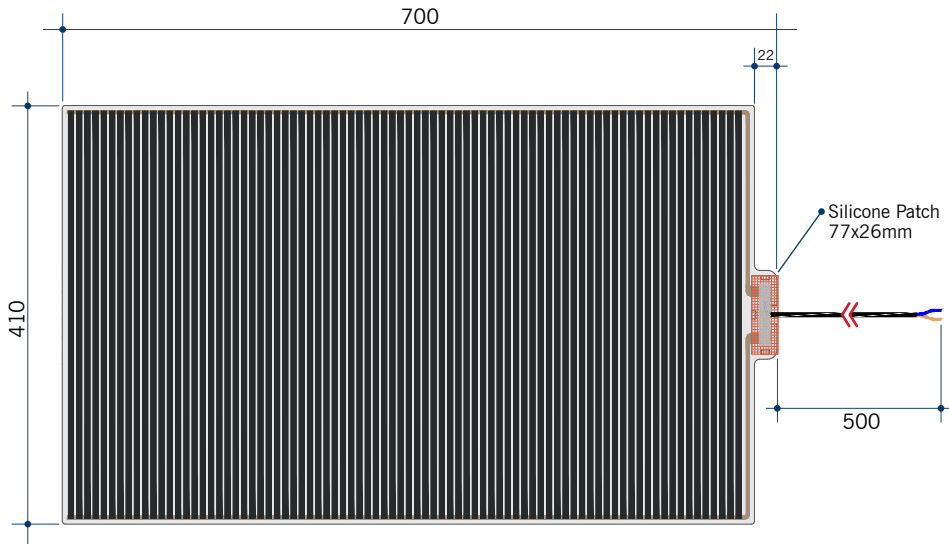

Ablaze Church Shape Mirror

Note: All dimensions are in millimetres (mm)

Stock Code	Size (mm)	Shape	Edge
AC7510HND	750 x 1000 x 11	Church	Polished Pencil Edge

Please note: Bracket location may vary +/- 5mm. do not pre-drill holes for mounts before confirming exact locations on your mirror. Do not use or measure from drawings.

Mirrors will need to be installed in accordance with the Installation Guide. Ablaze does not take responsibility for incorrect installation of these mirrors.

Thermomirror Mirror Demister

Ultra-thin Demister Pad for use on Bathroom Mirrors

Note: All dimensions are in millimetres (mm)

Stock Code	Size (mm)	Heat Output (W)	Voltage - Frequency
TM4170	410 x 700	60	220 - 240V 50Hz

Thermomirror demisters must be installed by a qualified electrician.
The demister cannot be cut, pierced or modified in anyway.