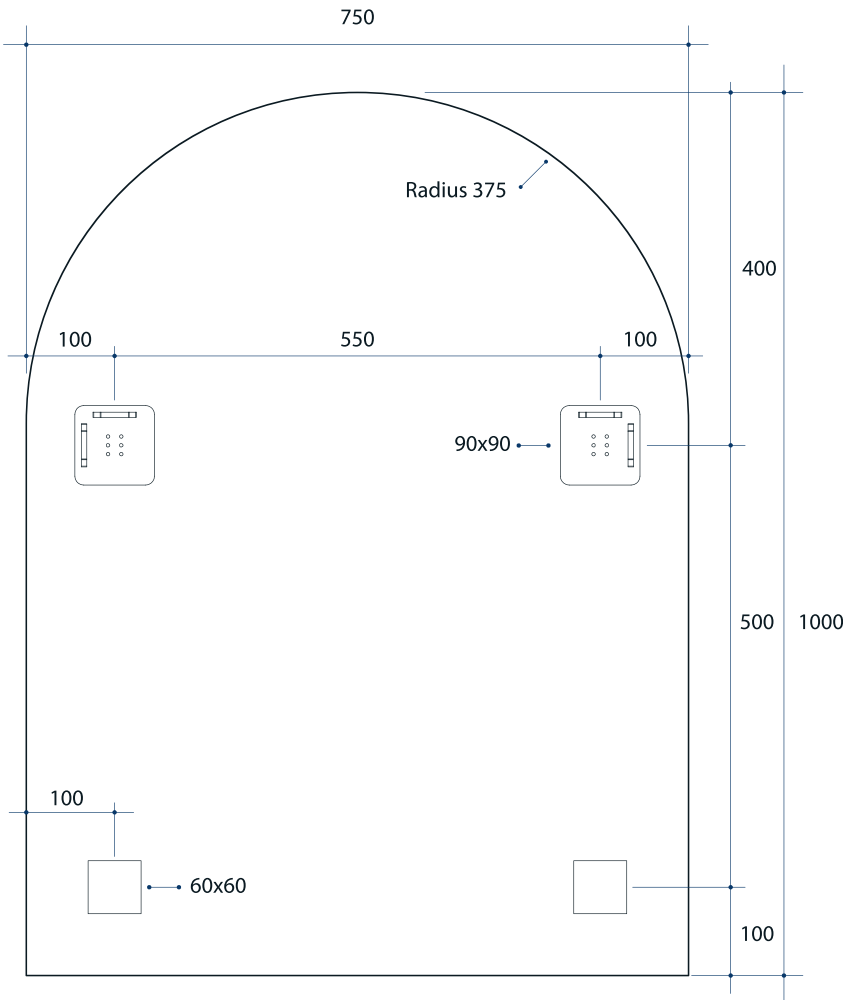

Ablaze Church Shape Mirror

Note: All dimensions are in millimetres (mm)

Stock Code	Size (mm)	Shape	Edge
AC7510HND	750 x 1000 x 11	Church	Polished Pencil Edge

Please note: Bracket location may vary +/- 5mm. do not pre-drill holes for mounts before confirming exact locations on your mirror. Do not use or measure from drawings.

Mirrors will need to be installed in accordance with the Installation Guide. Ablaze does not take responsibility for incorrect installation of these mirrors.

Thermomirror Mirror Demister

Ultra-thin Demister Pad for use on Bathroom Mirrors

Note: All dimensions are in millimetres (mm)

Stock Code	Size (mm)	Heat Output (W)	Voltage - Frequency
TM4170	410 x 700	60	220 - 240V 50Hz

Thermomirror demisters must be installed by a qualified electrician.
The demister cannot be cut, pierced or modified in anyway.