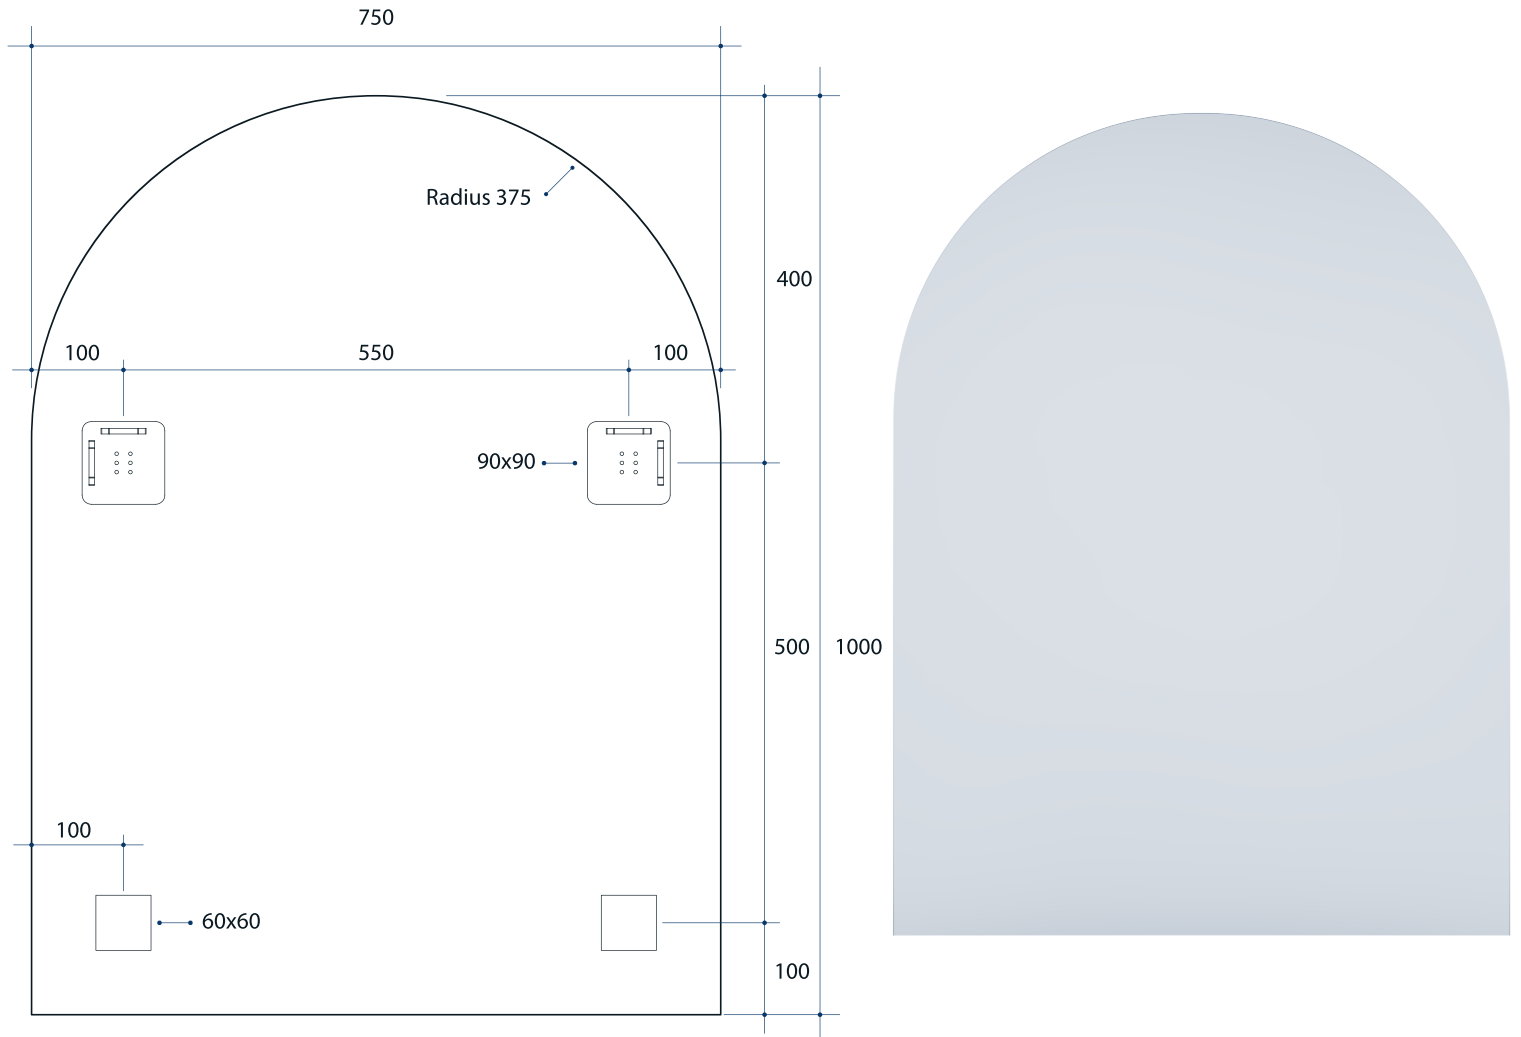

# Ablaze Church Shape Mirror

Note: All dimensions are in millimetres (mm)

Stock Code	Size (mm) W x H x D	Shape	Edge
AC7510HN	750 W x 1000 H	Church	Polished Pencil Edge

**Please note:** Bracket location may vary +/- 5mm. do not pre-drill holes for mounts before confirming exact locations on your mirror. Do not use or measure from drawings.