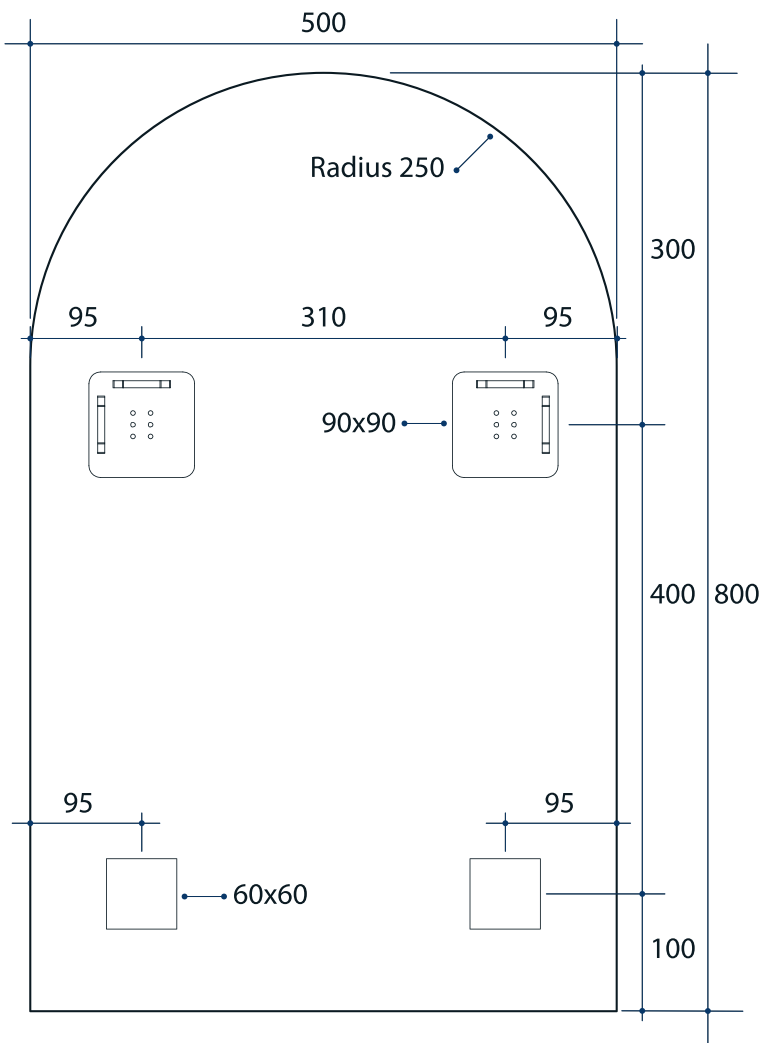

# Aspen Church Shape Mirror

Note: All dimensions are in millimetres (mm)

Stock Code	Size (mm) W x H x D	Shape	Edge
AC5080HN	500 W x 800 H	Church	Polished Pencil Edge

**Please note:** Bracket location may vary +/- 5mm. do not pre-drill holes for mounts before confirming exact locations on your mirror. Do not use or measure from drawings.