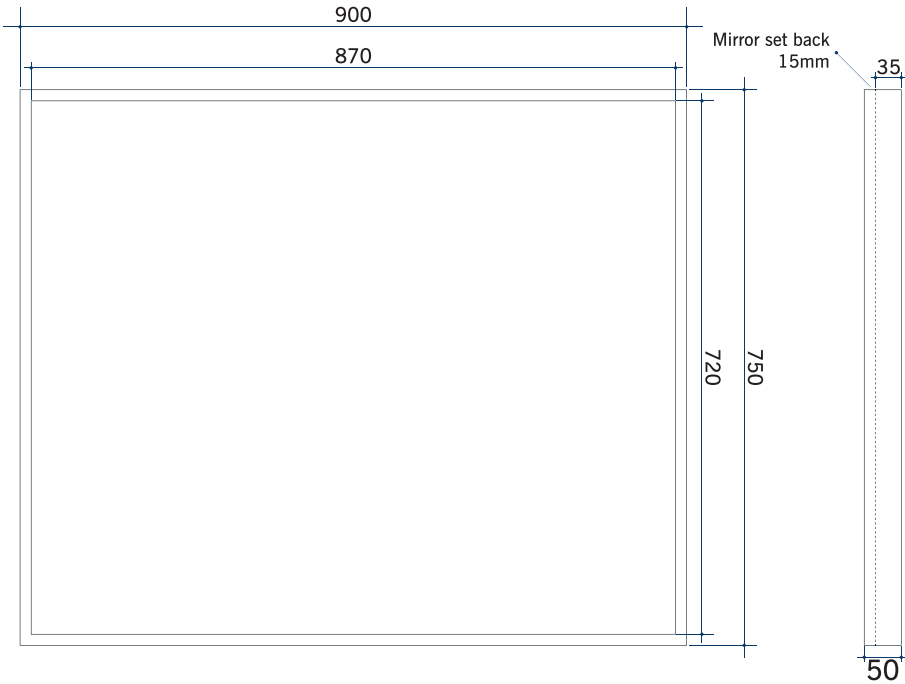

Ablaze Contractor Range Mirrors

Rectangle Mirror, Black Frame with Demister

Stock Code	Size (mm)	Colour	Mount Type
BMR60BFD	750 X 900 X 50	Black Frame	Hangers

Please note: Mirrors will need to be installed in accordance with the Installation Guide. Ablaze does not take responsibility for incorrect installation of these mirrors.

Thermomirror Mirror Demister

Ultra-thin Demister Pad for use on Bathroom Mirrors

Note: All dimensions are in millimetres (mm)

Stock Code	Size (mm)	Heat Output (W)	Voltage - Frequency
TM5050	500 x 500	55	220 - 240V 50Hz