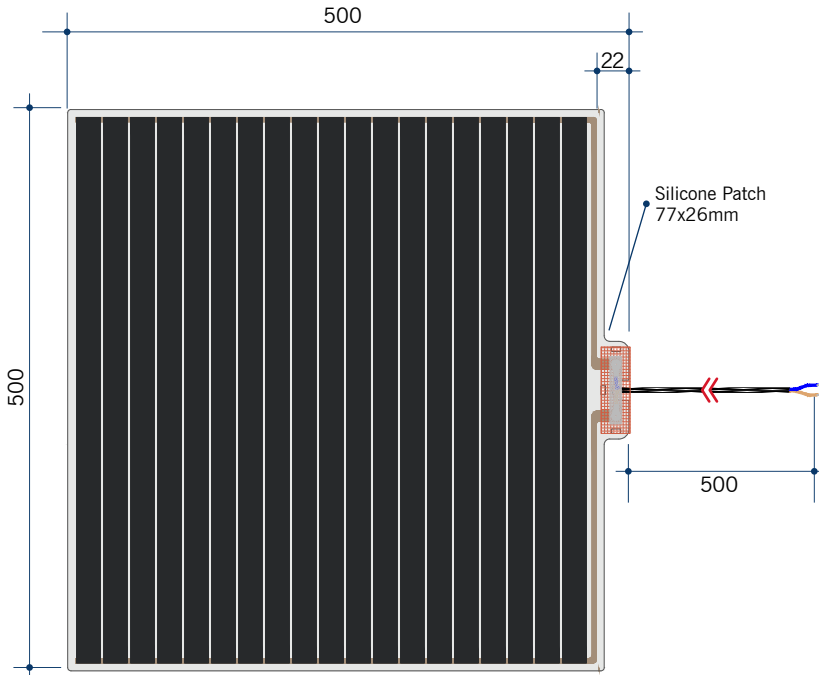

Ablaze Contractor Range Mirrors

Rectangle Mirror, Black Frame with Demister

Stock Code	Size (mm)	Colour	Mount Type
BMR60BFD	750 X 900 X 50	Black Frame	Hangers

Please note: Mirrors will need to be installed in accordance with the Installation Guide. Ablaze does not take responsibility for incorrect installation of these mirrors.

Thermomirror Mirror Demister

Ultra-thin Demister Pad for use on Bathroom Mirrors

Note: All dimensions are in millimetres (mm)

Stock Code	Size (mm)	Heat Output (W)	Voltage - Frequency
TM5050	500 x 500	55	220 - 240V 50Hz