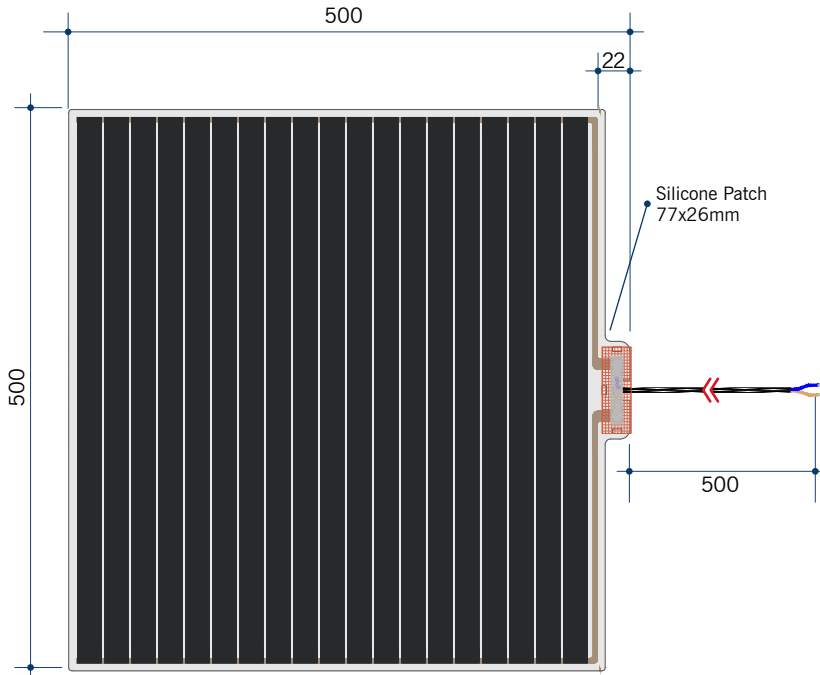

# Ablaze Contractor Range Mirrors

BMR Series - Round Mirrors, Black Frame with Demister

Stock Code	Size (mm)	Colour	Mount Type
BMR60BFD	900 Ø X 50	Black Frame	Hangers

**Please note:** Mirrors will need to be installed in accordance with the Installation Guide. Ablaze does not take responsibility for incorrect installation of these mirrors.

# Thermomirror Mirror Demister

Ultra-thin Demister Pad for use on Bathroom Mirrors

Note: All dimensions are in millimetres (mm)

Stock Code	Size (mm)	Heat Output (W)	Voltage - Frequency
TM5050	500 x 500	55	220 - 240V 50Hz