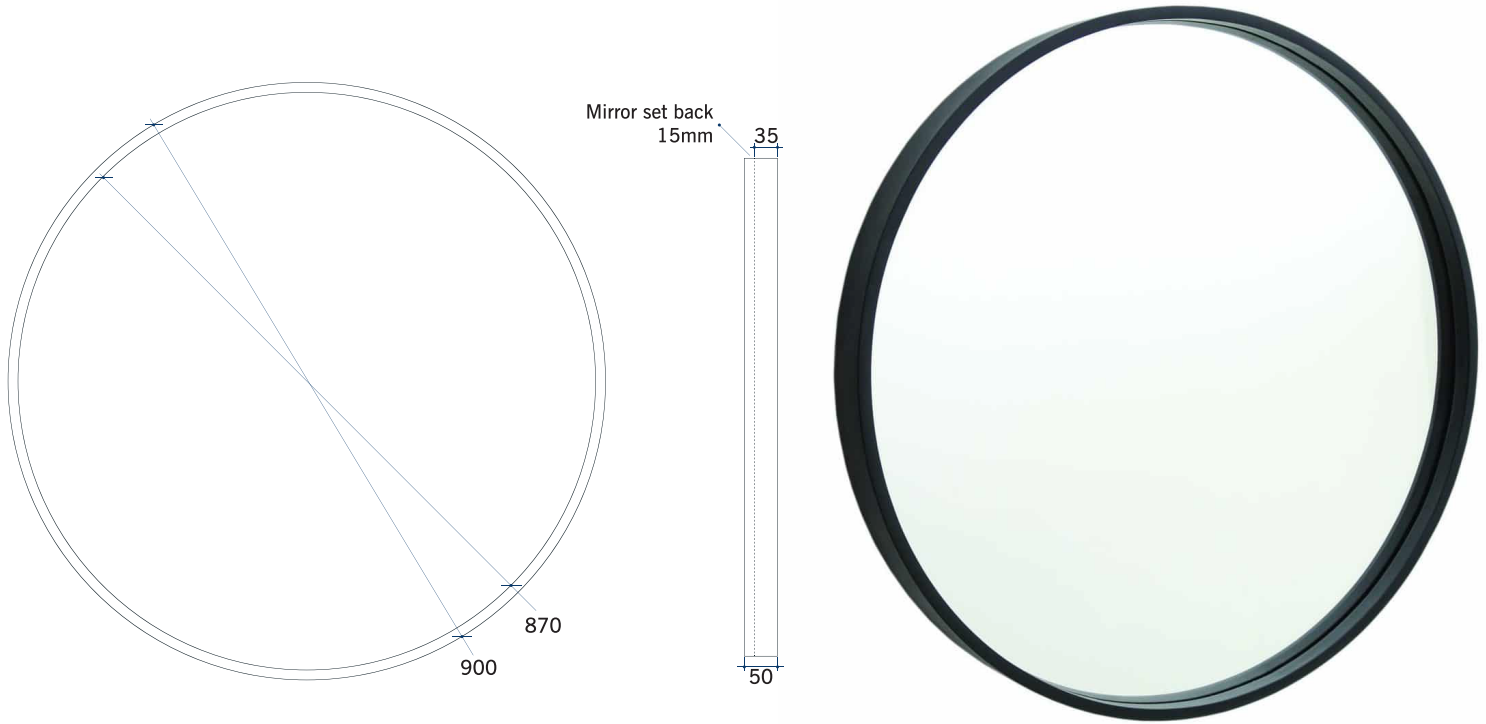

# Ablaze Contractor Range Mirrors

BMR Series - Round Mirrors, Black Frame with Demister

Stock Code	Size (mm)	Colour	Mount Type
BMR60BFD	900 Ø X 50	Black Frame	Hangers

**Please note:** Mirrors will need to be installed in accordance with the Installation Guide. Ablaze does not take responsibility for incorrect installation of these mirrors.

# Thermomirror Mirror Demister

Ultra-thin Demister Pad for use on Bathroom Mirrors

Note: All dimensions are in millimetres (mm)

Stock Code	Size (mm)	Heat Output (W)	Voltage - Frequency
TM5050	500 x 500	55	220 - 240V 50Hz